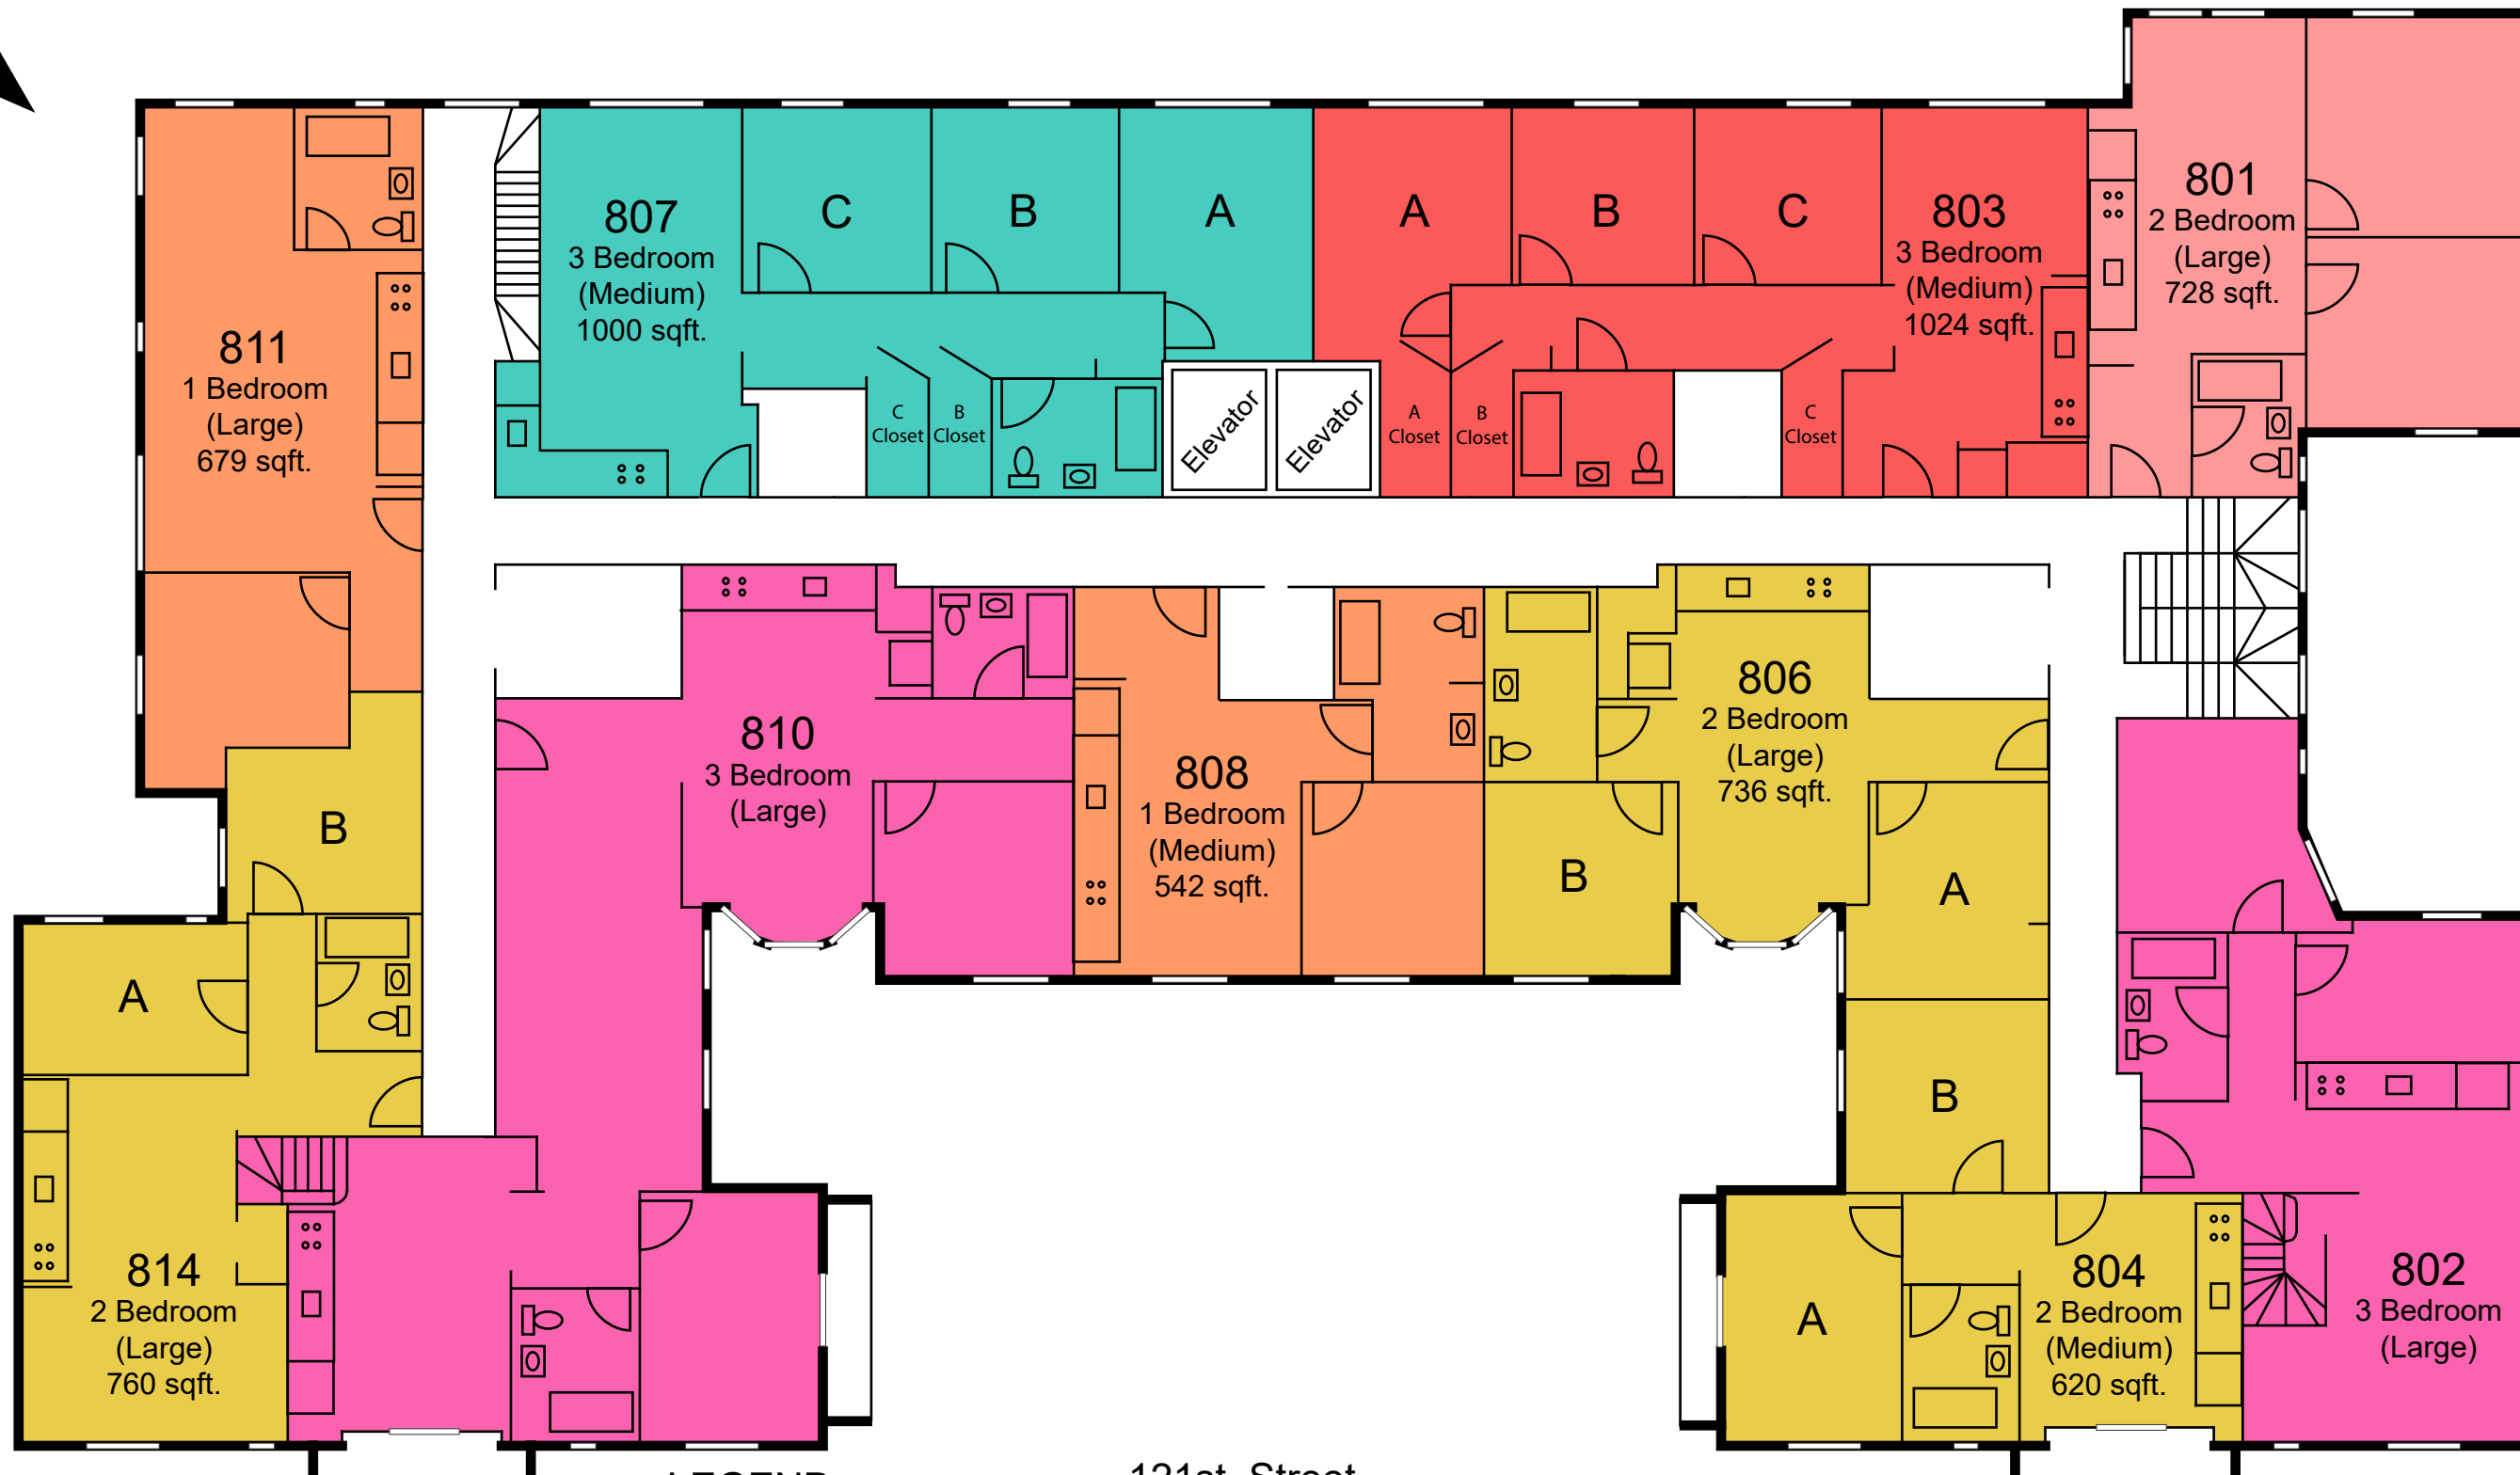

LEGEND

121st Street

Bancroft Fifth Floor

	2 Bedroom Share - Male		2 Bedroom Share - Female
	1 Bedroom (Single)		2 Bedroom (Family)
	1 Bedroom (Family)		

*Room dimensions are approximate

LEGEND

121st Street

Bancroft Sixth Floor

 2 Bedroom Share - Male	 2 Bedroom Share - Female
 3 Bedroom Share - Female	 2 Bedroom (Family)
 1 Bedroom (Family)	

*Room dimensions are approximate

LEGEND

	3 Bedroom Share - Female		2 Bedroom Share - Female
	1 Bedroom (Family)		2 Bedroom (Family)

*Room dimensions are approximate

Bancroft Seventh Floor

LEGEND

121st Street

Bancroft Eighth Floor

	3 Bedroom Share - Male		2 Bedroom Share - Female
	3 Bedroom Share - Female		2 Bedroom (Family)
	1 Bedroom (Family)		3 Bedroom (Faculty)

*Room dimensions are approximate