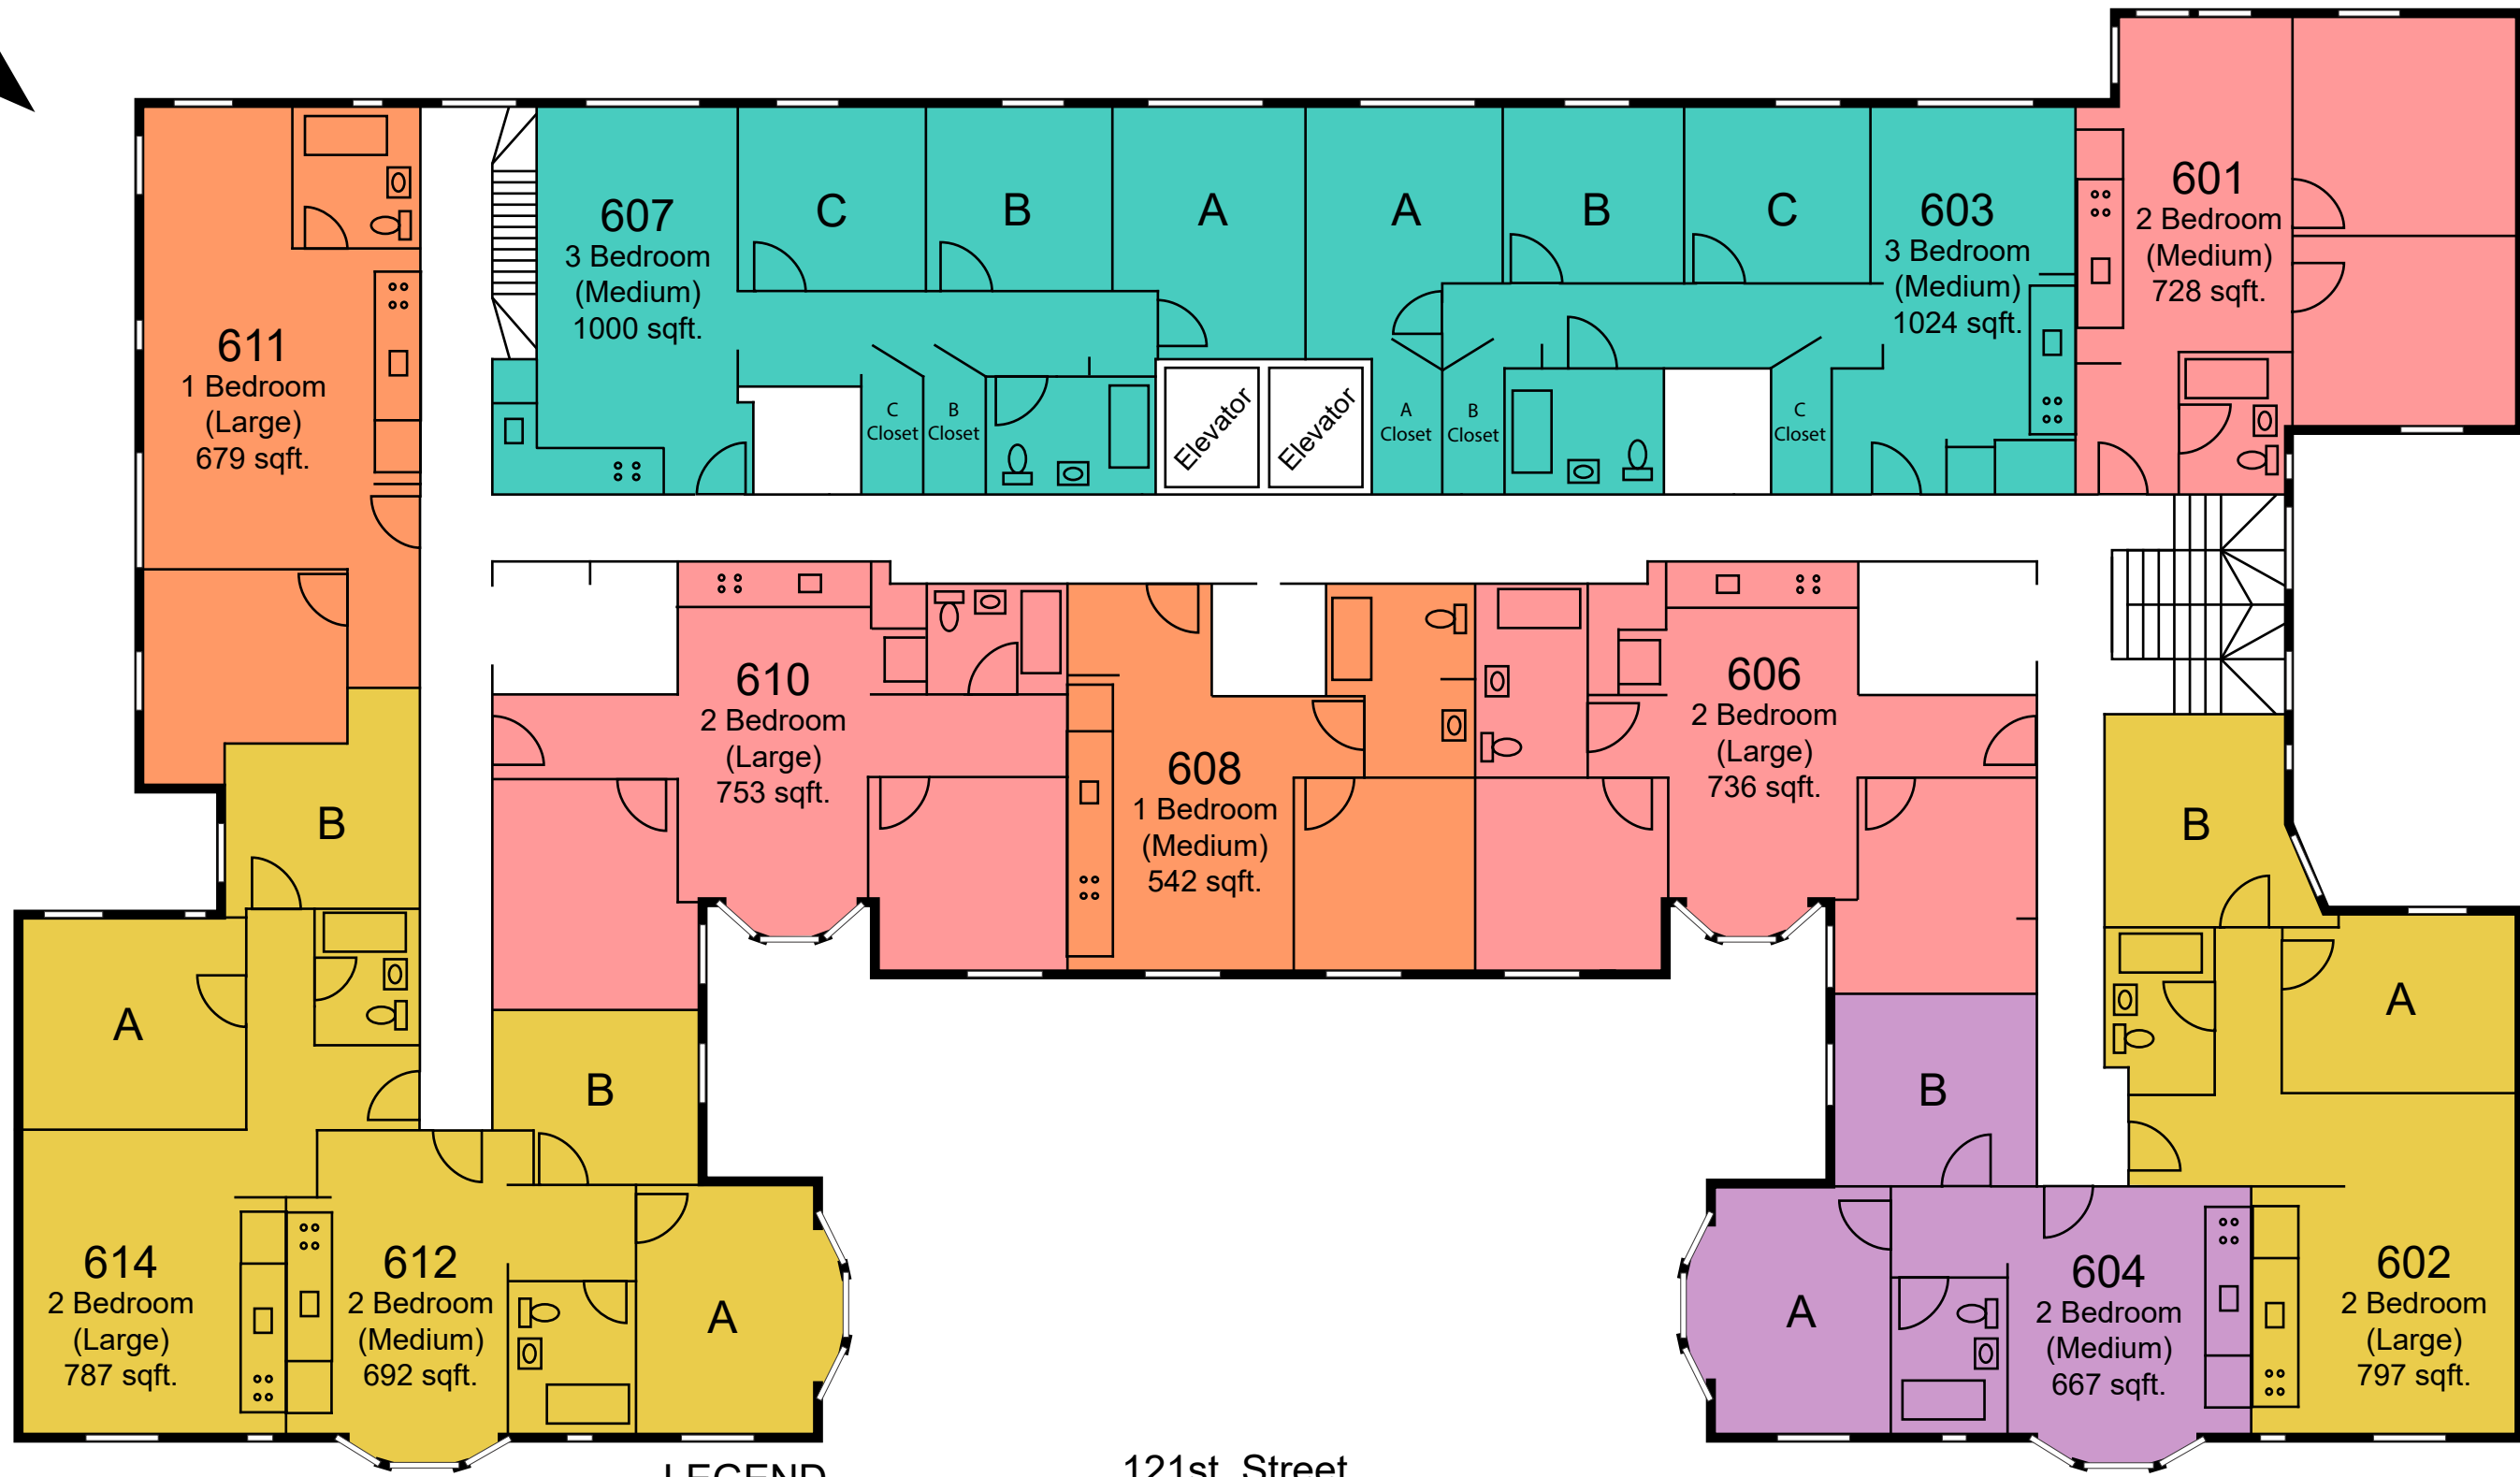

LEGEND

121st Street

	2 Bedroom Share - Male		2 Bedroom Share - Female
	1 Bedroom (Single)		2 Bedroom (Family)
	1 Bedroom (Family)		2 Bedroom (Faculty)

*Room dimensions are approximate

Bancroft First Floor

Bancroft Second Floor

	2 Bedroom Share - Male		2 Bedroom Share - Female
	1 Bedroom (Single)		2 Bedroom (Family)
	1 Bedroom (Family)		

*Room dimensions are approximate

	2 Bedroom Share - Male		2 Bedroom Share - Female
	1 Bedroom (Single)		2 Bedroom (Family)
	1 Bedroom (Family)		

*Room dimensions are approximate

Bancroft Third Floor

Bancroft Fourth Floor

LEGEND

 2 Bedroom Share - Male	 2 Bedroom Share - Female
 1 Bedroom (Single)	 2 Bedroom (Family)
 1 Bedroom (Family)	

*Room dimensions are approximate

LEGEND

121st Street

Bancroft Fifth Floor

	2 Bedroom Share - Male		2 Bedroom Share - Female
	1 Bedroom (Single)		2 Bedroom (Family)
	1 Bedroom (Family)		

*Room dimensions are approximate

LEGEND

121st Street

Bancroft Sixth Floor