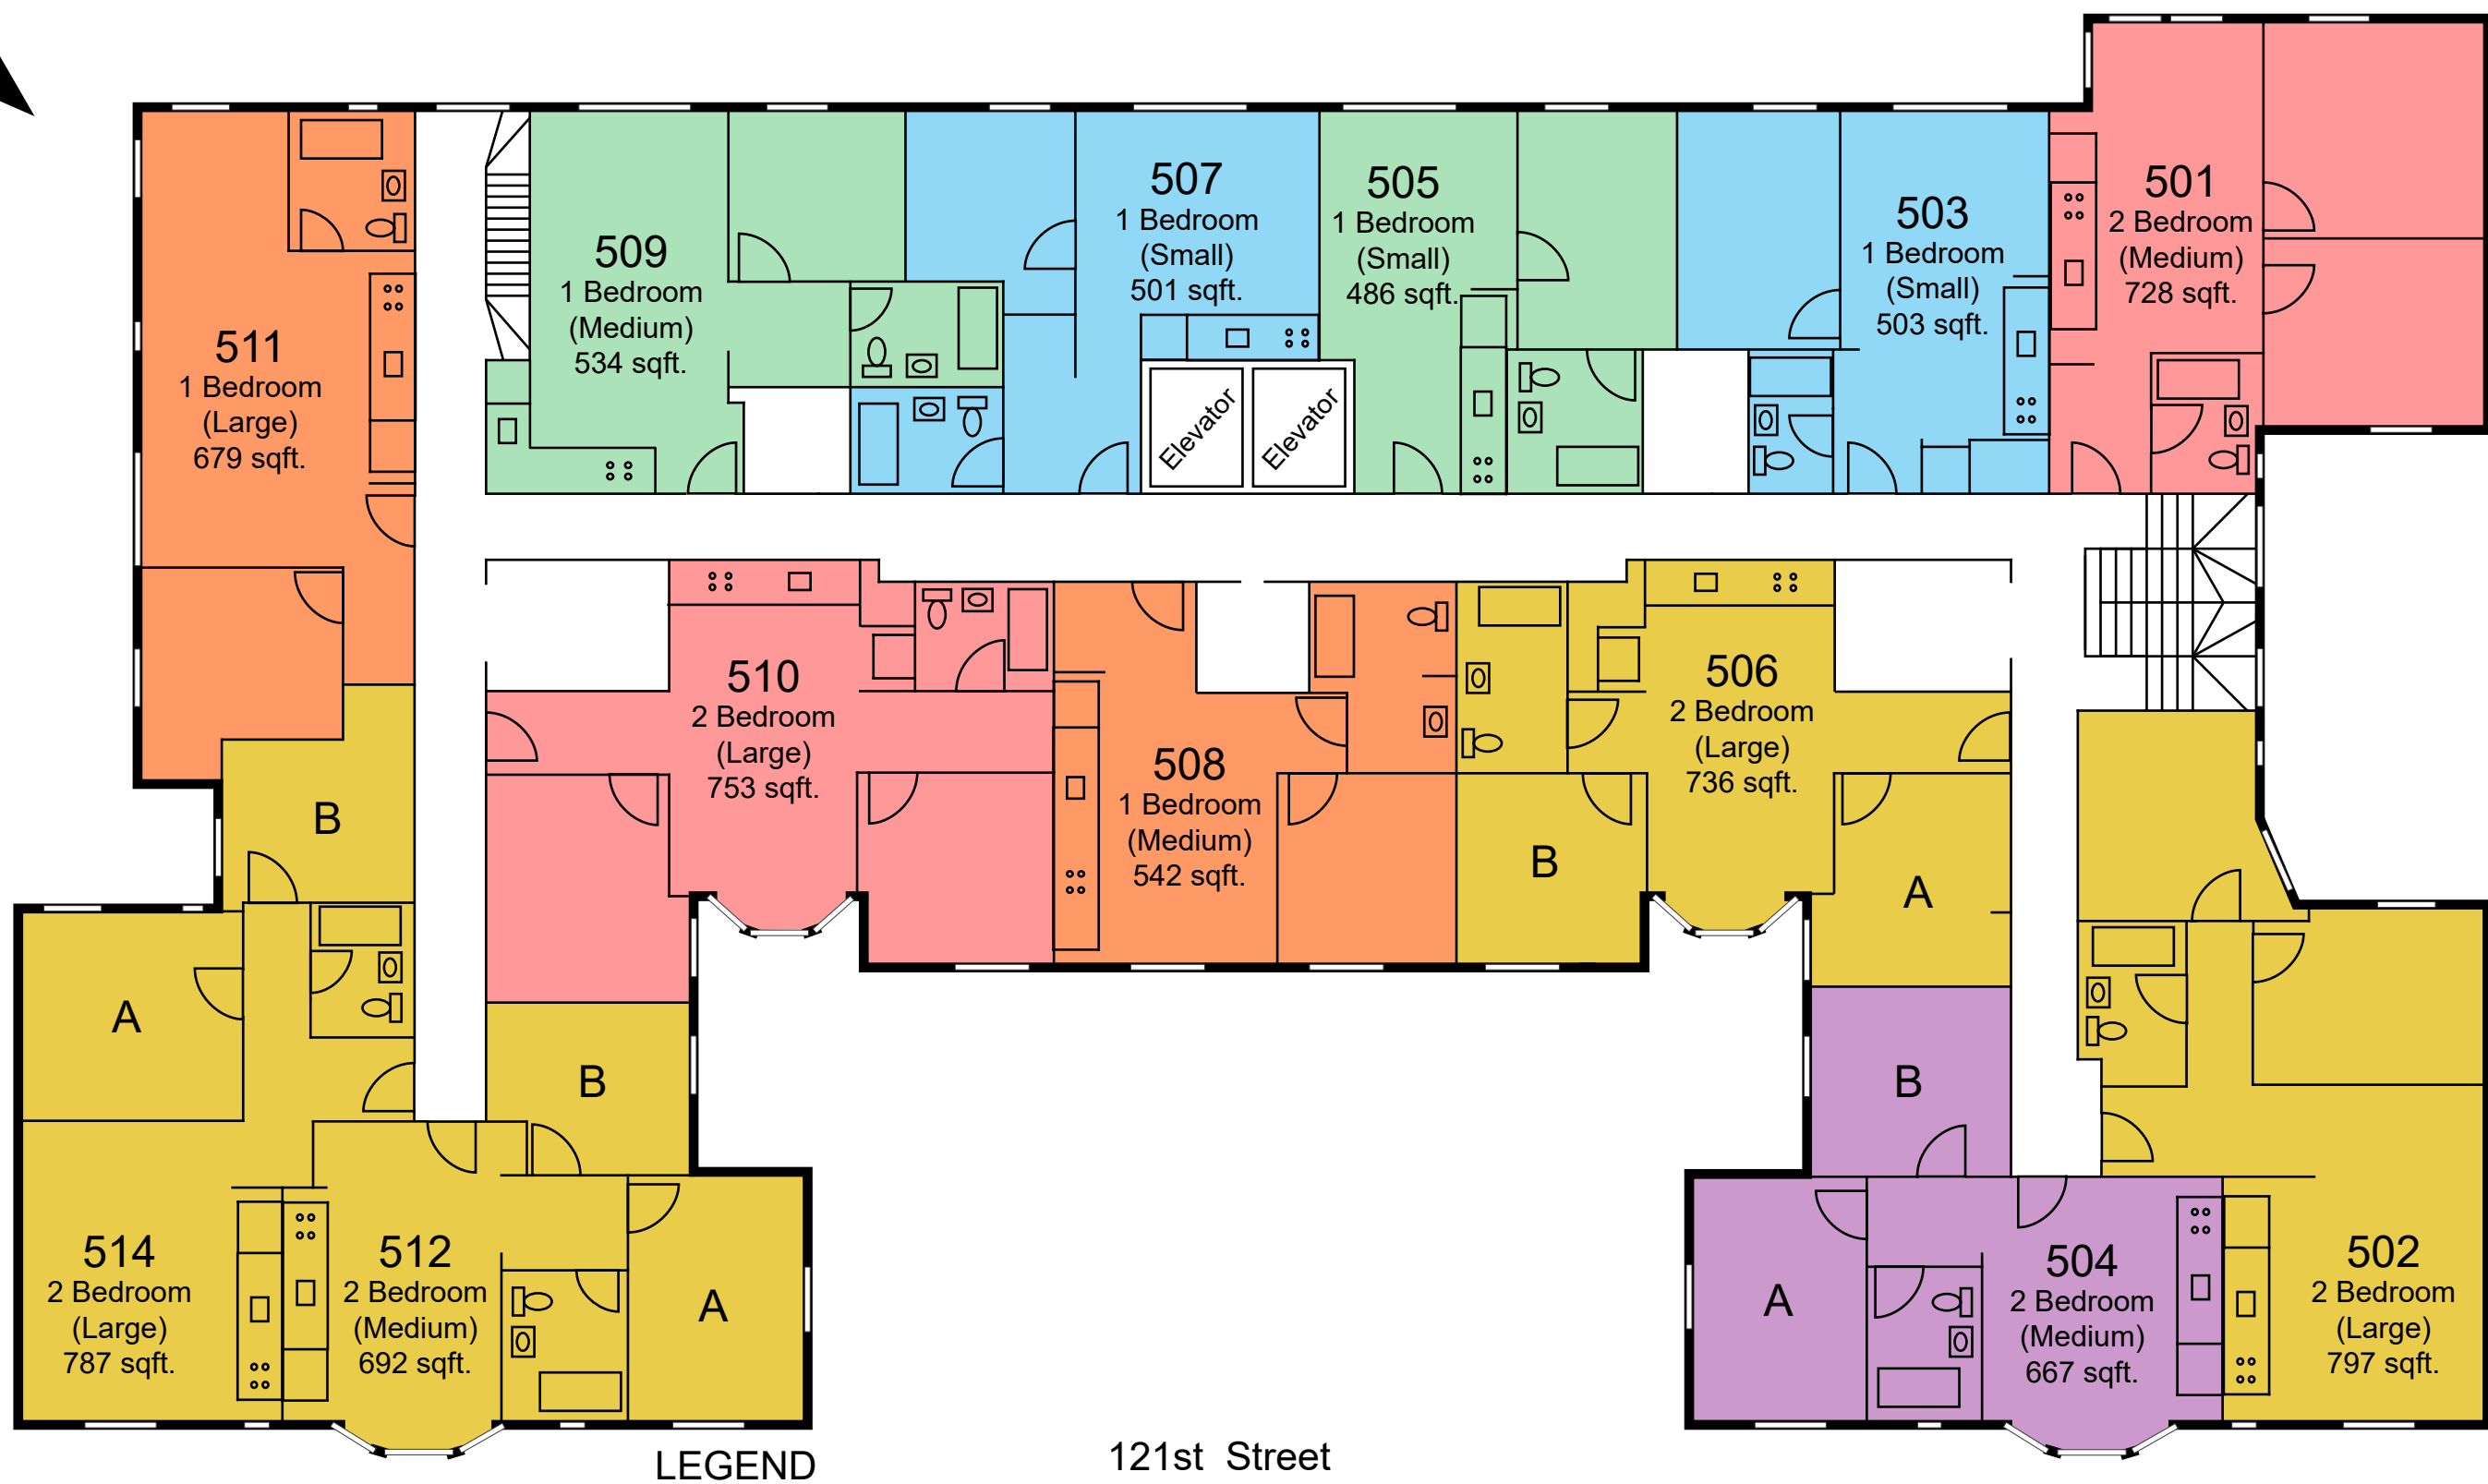

LEGEND

121st Street

	2 Bedroom Share - Male		2 Bedroom Share - Female
	1 Bedroom (Single)		2 Bedroom (Family)
	1 Bedroom (Family)		2 Bedroom (Faculty)

*Room dimensions are approximate

Bancroft First Floor

Bancroft Second Floor

	2 Bedroom Share - Male		2 Bedroom Share - Female
	1 Bedroom (Single)		2 Bedroom (Family)
	1 Bedroom (Family)		

*Room dimensions are approximate

	2 Bedroom Share - Male		2 Bedroom Share - Female
	1 Bedroom (Single)		2 Bedroom (Family)
	1 Bedroom (Family)		

*Room dimensions are approximate

Bancroft Third Floor

Bancroft Fourth Floor

LEGEND

 2 Bedroom Share - Male	 2 Bedroom Share - Female
 1 Bedroom (Single)	 2 Bedroom (Family)
 1 Bedroom (Family)	

*Room dimensions are approximate

LEGEND

121st Street

Bancroft Fifth Floor

	2 Bedroom Share - Male		2 Bedroom Share - Female
	1 Bedroom (Single)		2 Bedroom (Family)
	1 Bedroom (Family)		

*Room dimensions are approximate

LEGEND

121st Street

Bancroft Sixth Floor