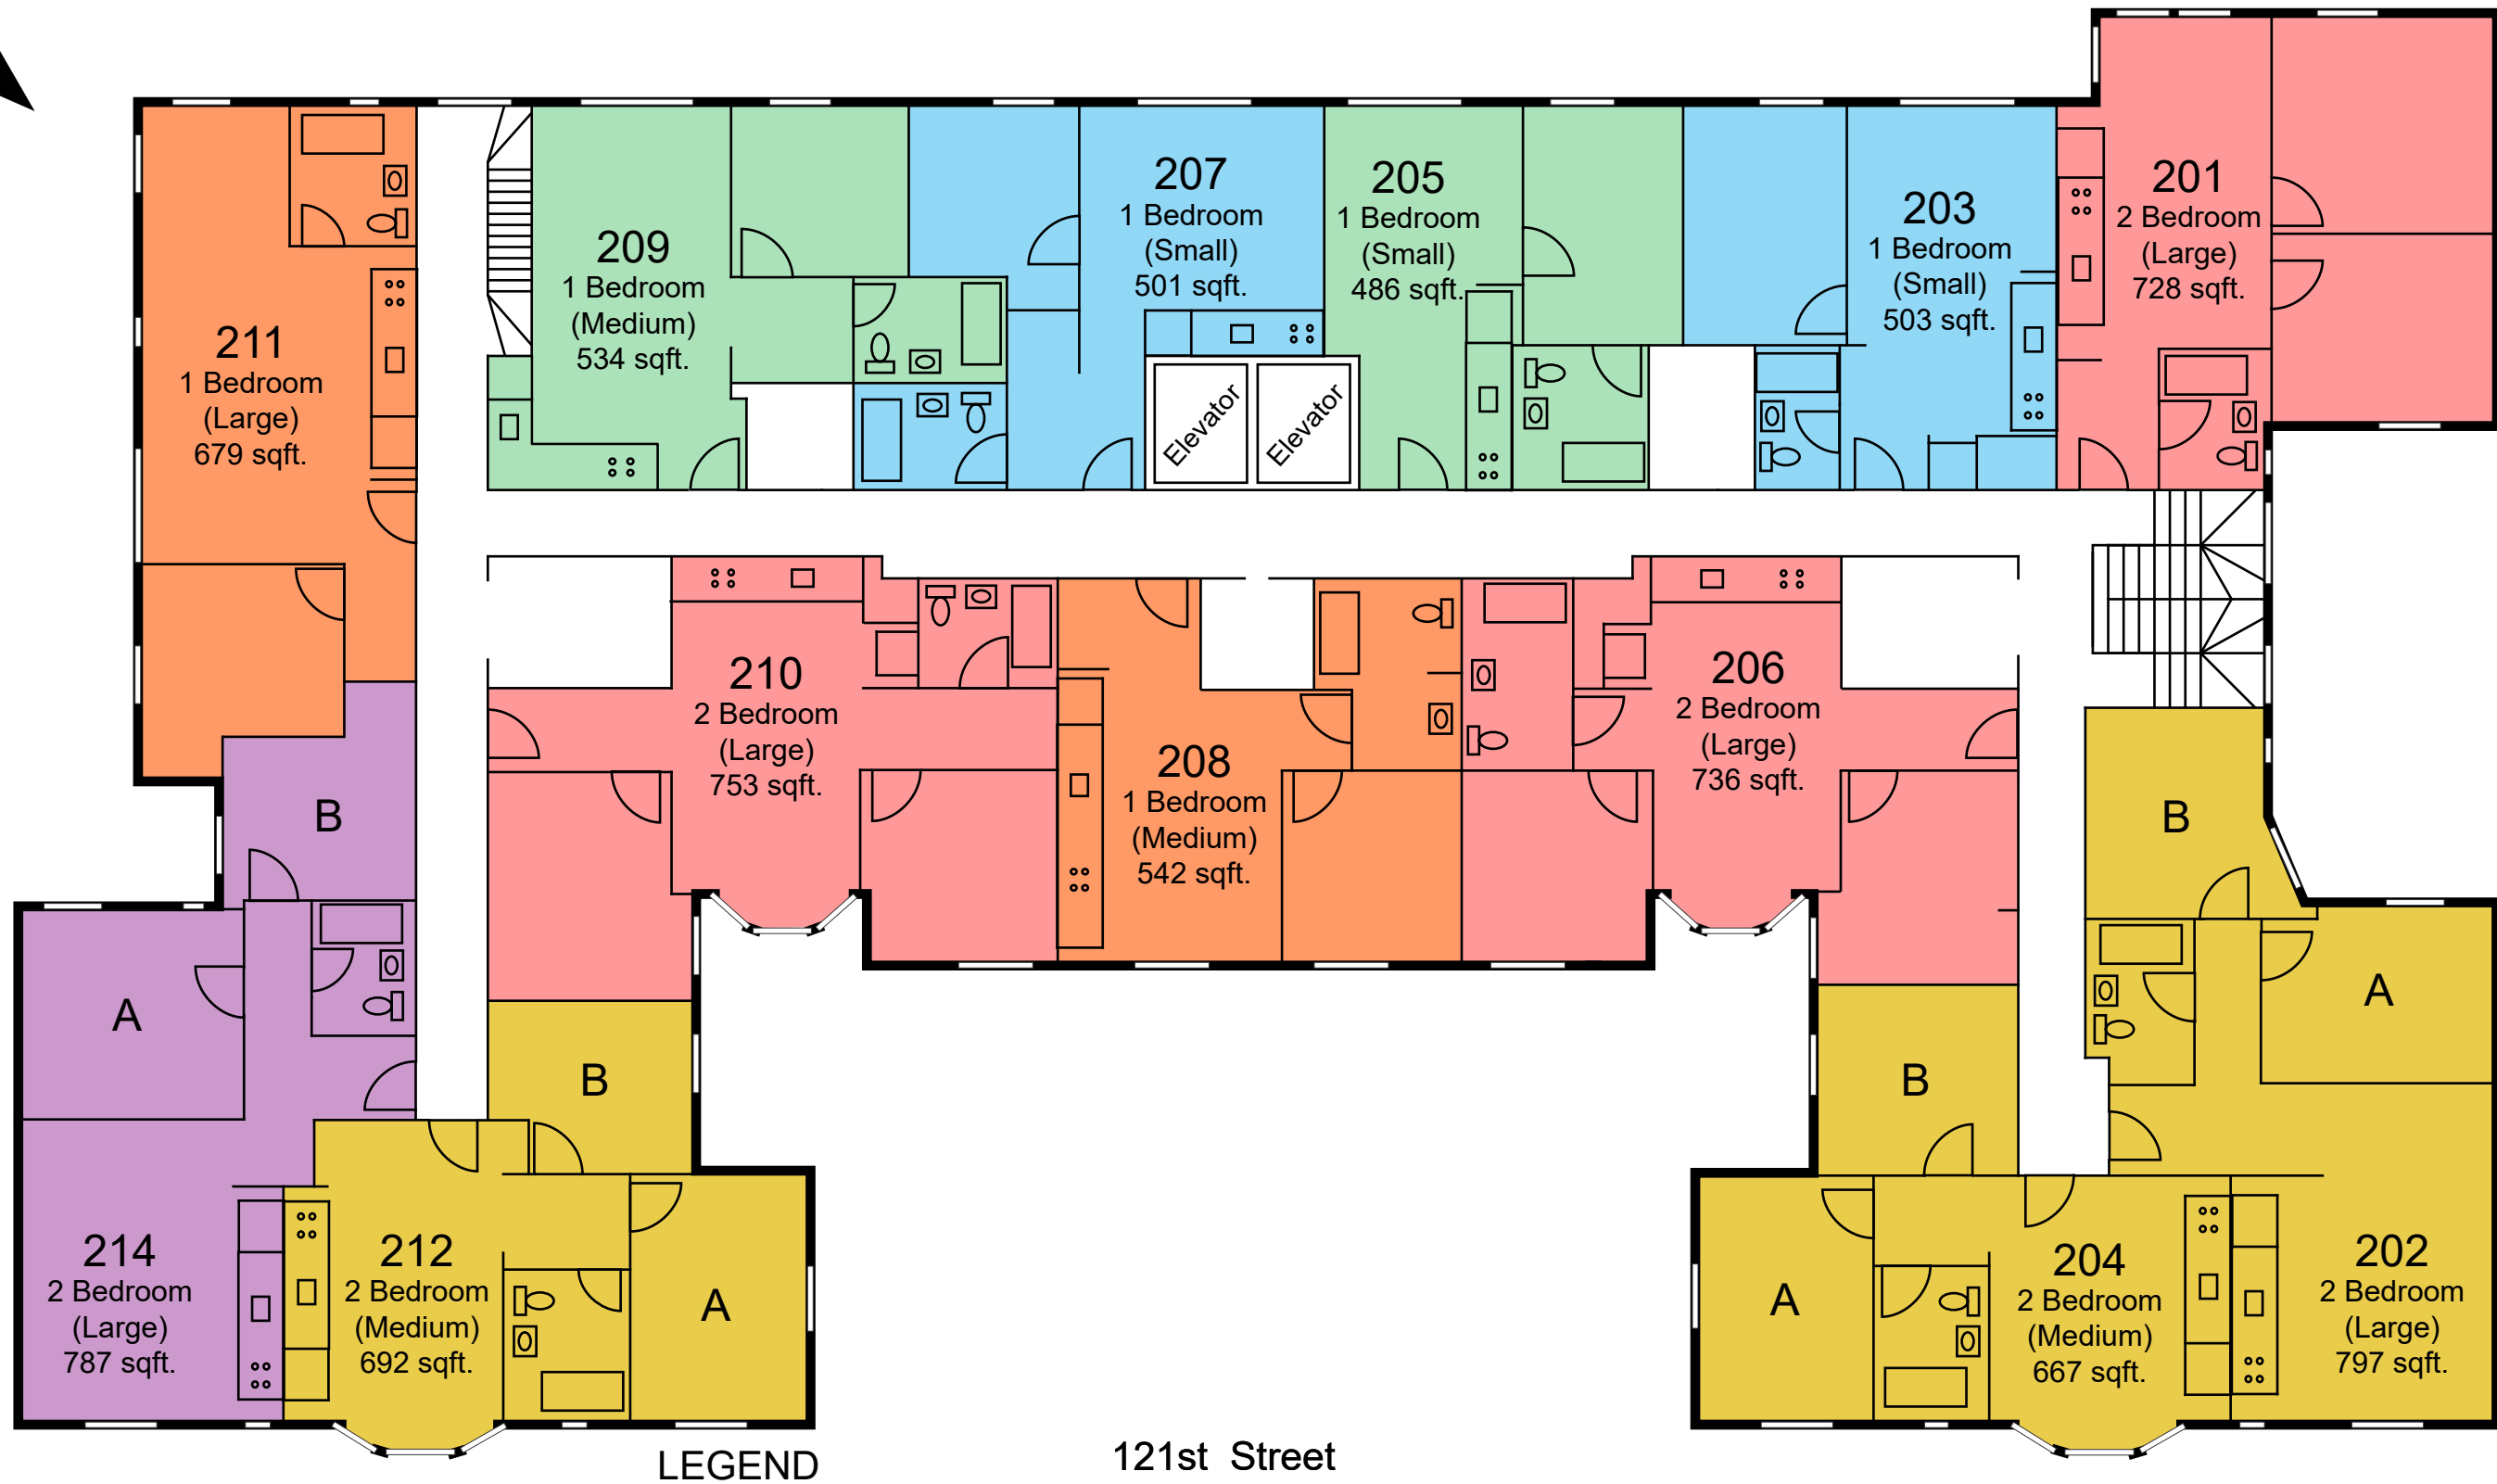

LEGEND

121st Street

	2 Bedroom Share - Male		2 Bedroom Share - Female
	1 Bedroom (Single)		2 Bedroom (Family)
	1 Bedroom (Family)		2 Bedroom (Faculty)

*Room dimensions are approximate

Bancroft First Floor

Bancroft Second Floor

	2 Bedroom Share - Male		2 Bedroom Share - Female
	1 Bedroom (Single)		2 Bedroom (Family)
	1 Bedroom (Family)		

*Room dimensions are approximate

	2 Bedroom Share - Male		2 Bedroom Share - Female
	1 Bedroom (Single)		2 Bedroom (Family)
	1 Bedroom (Family)		

*Room dimensions are approximate

Bancroft Third Floor

Bancroft Fourth Floor

LEGEND

 2 Bedroom Share - Male	 2 Bedroom Share - Female
 1 Bedroom (Single)	 2 Bedroom (Family)
 1 Bedroom (Family)	

*Room dimensions are approximate

LEGEND

121st Street

Bancroft Fifth Floor

	2 Bedroom Share - Male		2 Bedroom Share - Female
	1 Bedroom (Single)		2 Bedroom (Family)
	1 Bedroom (Family)		

*Room dimensions are approximate

LEGEND

121st Street

Bancroft Sixth Floor