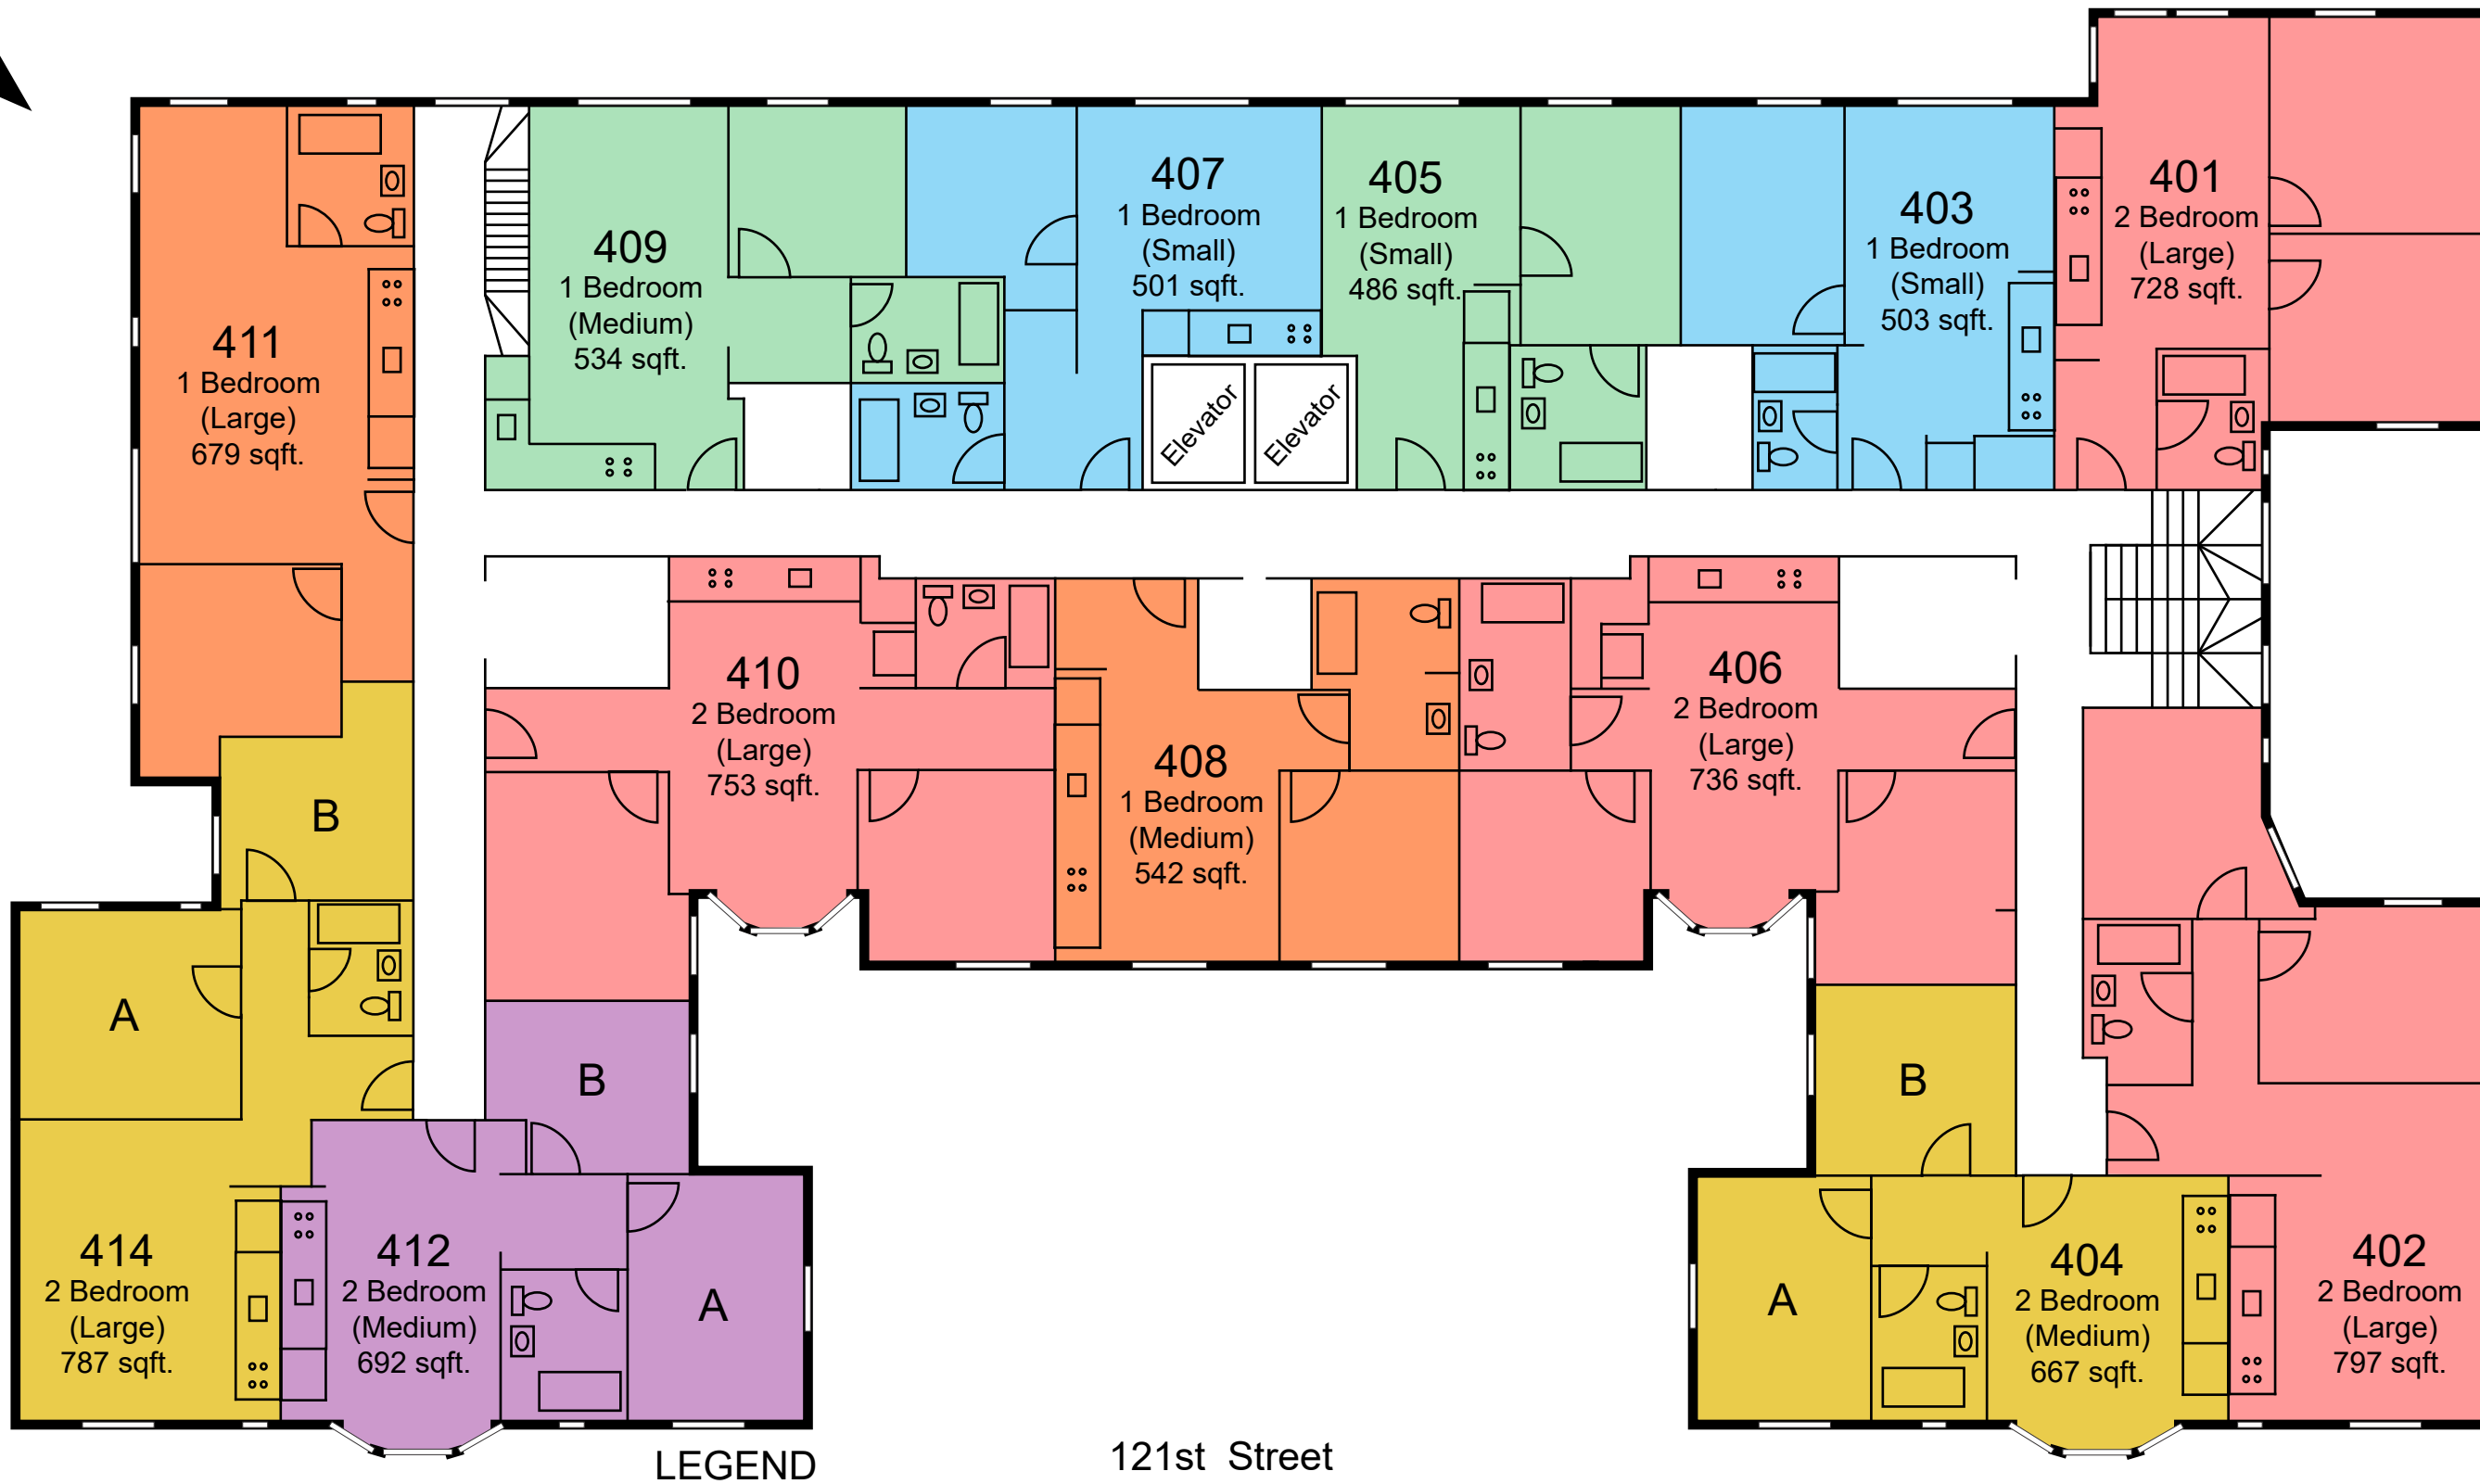

LEGEND

121st Street

	2 Bedroom Share - Male		2 Bedroom Share - Female
	1 Bedroom (Single)		2 Bedroom (Family)
	1 Bedroom (Family)		2 Bedroom (Faculty)

*Room dimensions are approximate

Bancroft First Floor

Bancroft Second Floor

	2 Bedroom Share - Male		2 Bedroom Share - Female
	1 Bedroom (Single)		2 Bedroom (Family)
	1 Bedroom (Family)		

*Room dimensions are approximate

	2 Bedroom Share - Male		2 Bedroom Share - Female
	1 Bedroom (Single)		2 Bedroom (Family)
	1 Bedroom (Family)		

*Room dimensions are approximate

Bancroft Third Floor

Bancroft Fourth Floor

LEGEND

 2 Bedroom Share - Male	 2 Bedroom Share - Female
 1 Bedroom (Single)	 2 Bedroom (Family)
 1 Bedroom (Family)	

*Room dimensions are approximate

LEGEND

121st Street

Bancroft Fifth Floor

	2 Bedroom Share - Male		2 Bedroom Share - Female
	1 Bedroom (Single)		2 Bedroom (Family)
	1 Bedroom (Family)		

*Room dimensions are approximate

LEGEND

121st Street

Bancroft Sixth Floor