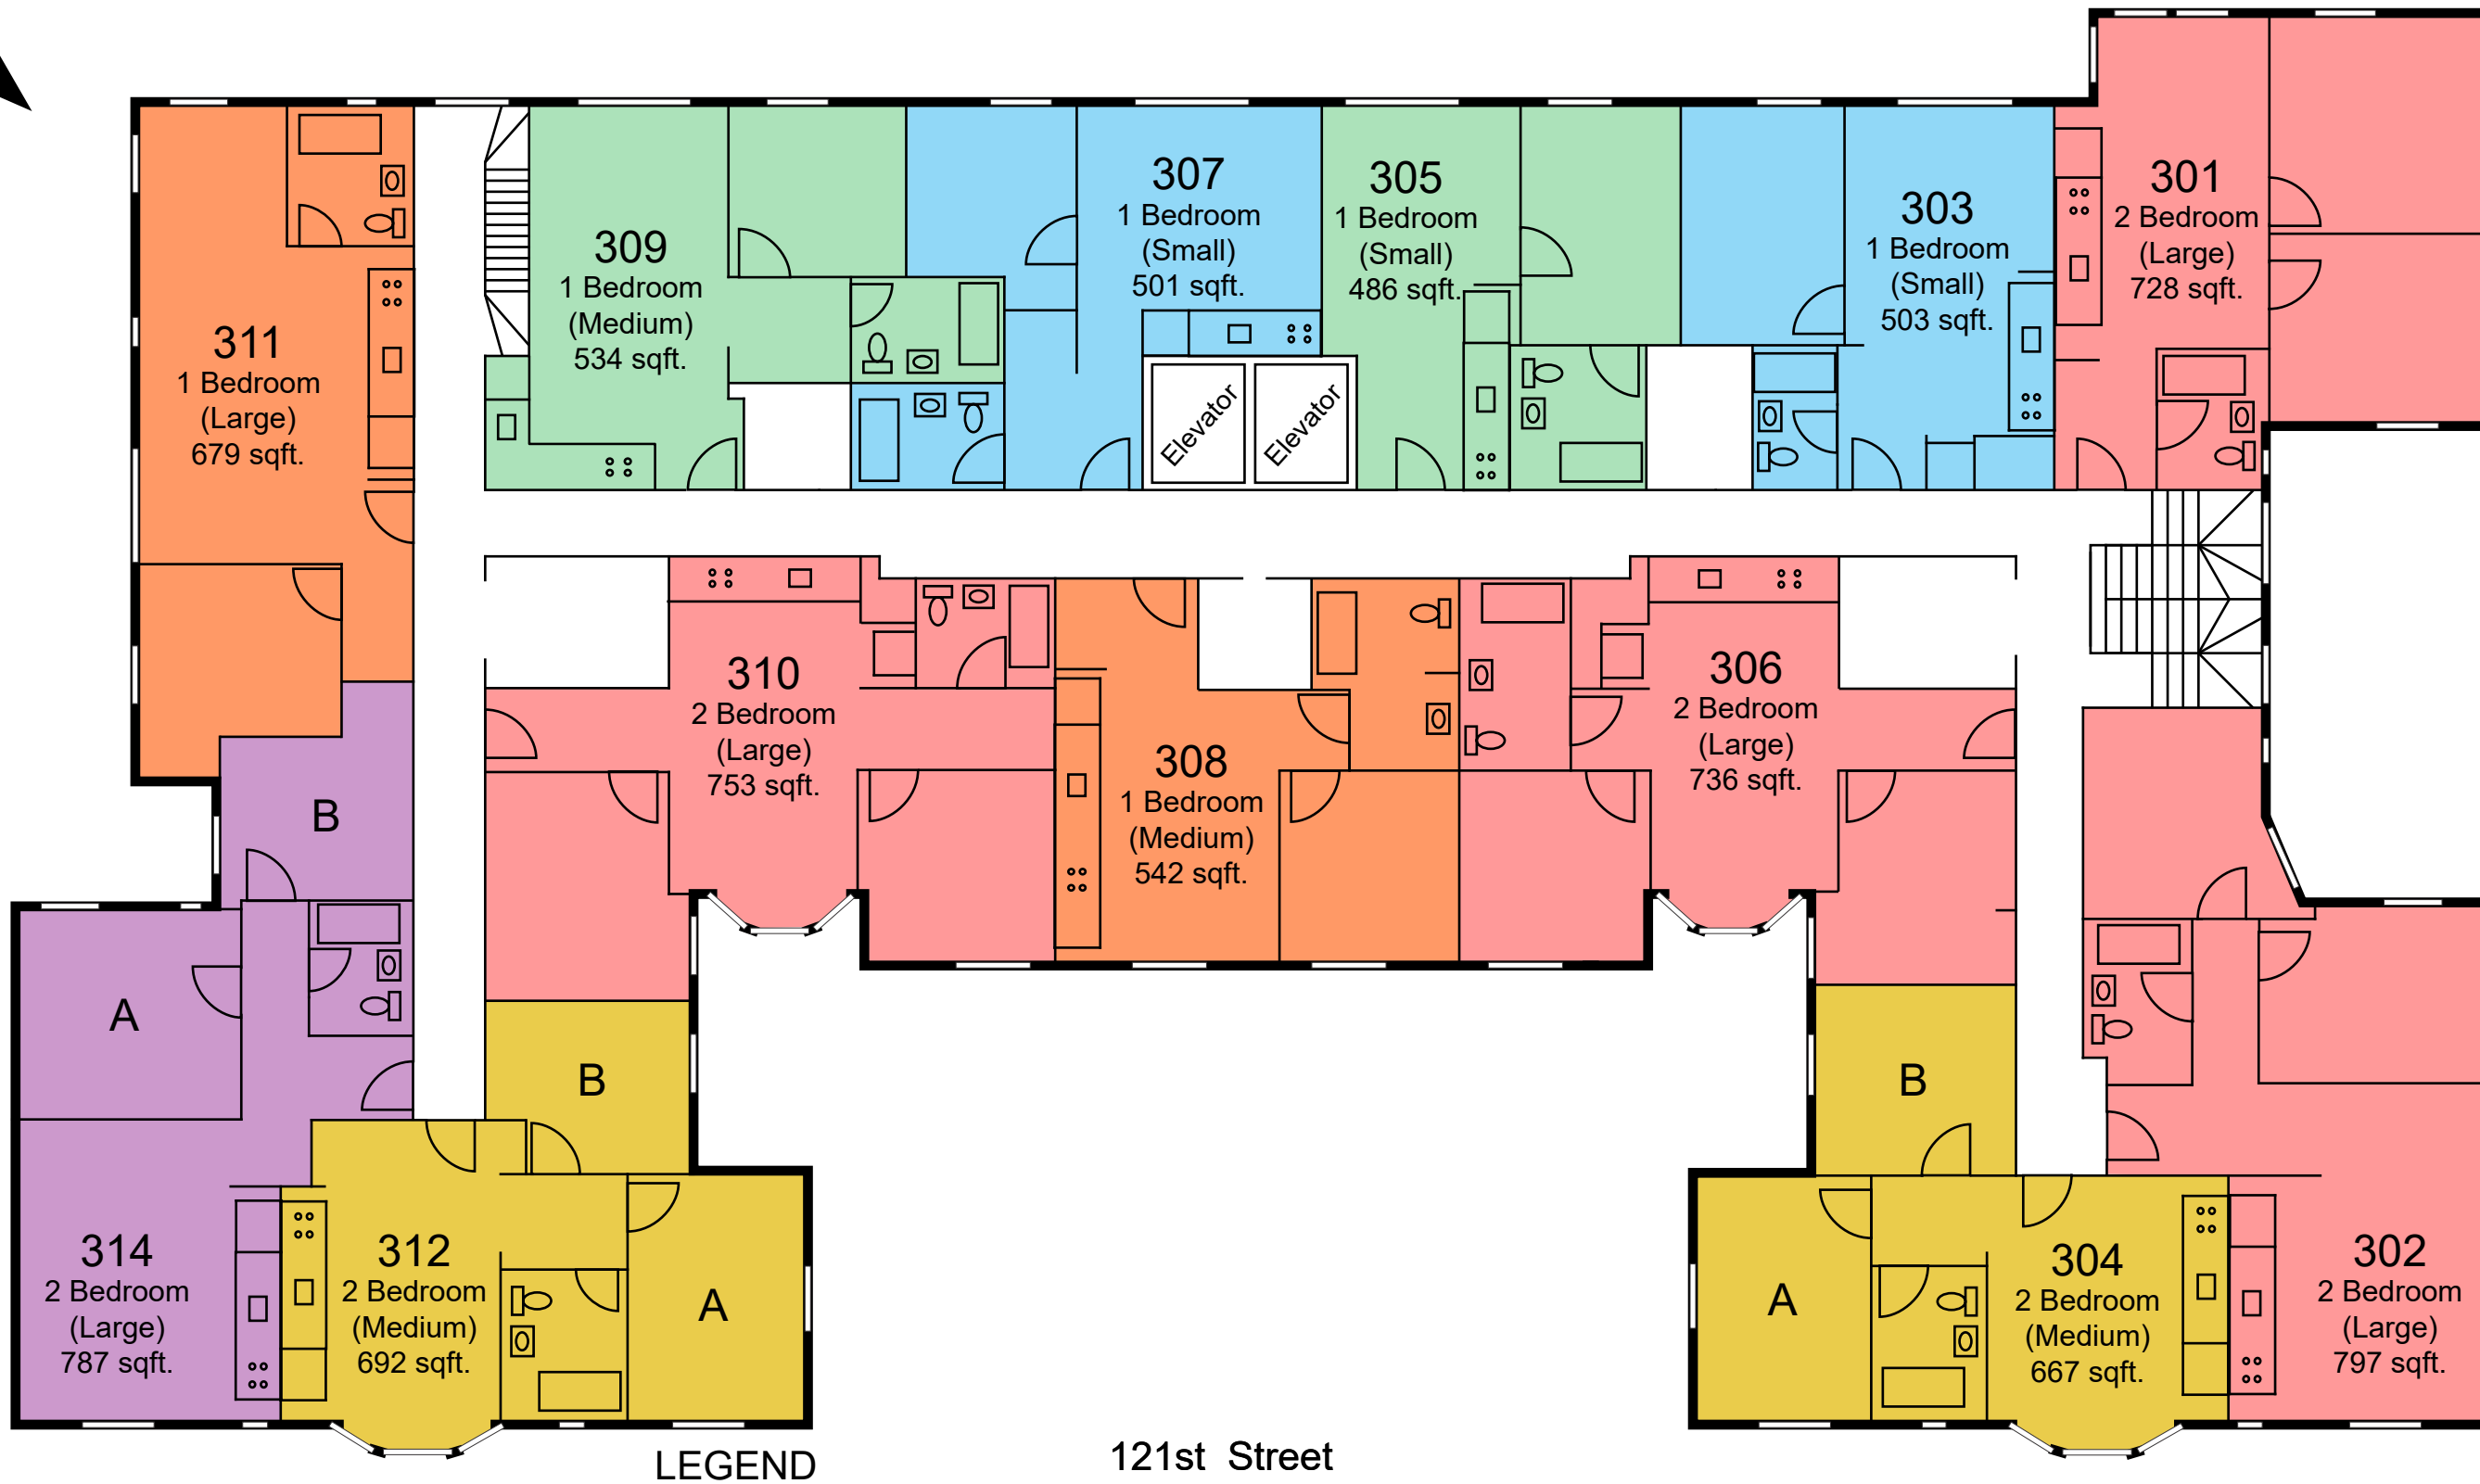

LEGEND

121st Street

	2 Bedroom Share - Male		2 Bedroom Share - Female
	1 Bedroom (Single)		2 Bedroom (Family)
	1 Bedroom (Family)		2 Bedroom (Faculty)

*Room dimensions are approximate

Bancroft First Floor

Bancroft Second Floor

	2 Bedroom Share - Male		2 Bedroom Share - Female
	1 Bedroom (Single)		2 Bedroom (Family)
	1 Bedroom (Family)		

*Room dimensions are approximate

	2 Bedroom Share - Male		2 Bedroom Share - Female
	1 Bedroom (Single)		2 Bedroom (Family)
	1 Bedroom (Family)		

*Room dimensions are approximate

Bancroft Third Floor

Bancroft Fourth Floor

LEGEND

 2 Bedroom Share - Male	 2 Bedroom Share - Female
 1 Bedroom (Single)	 2 Bedroom (Family)
 1 Bedroom (Family)	

*Room dimensions are approximate

LEGEND

121st Street

Bancroft Fifth Floor

	2 Bedroom Share - Male		2 Bedroom Share - Female
	1 Bedroom (Single)		2 Bedroom (Family)
	1 Bedroom (Family)		

*Room dimensions are approximate

LEGEND

121st Street

Bancroft Sixth Floor