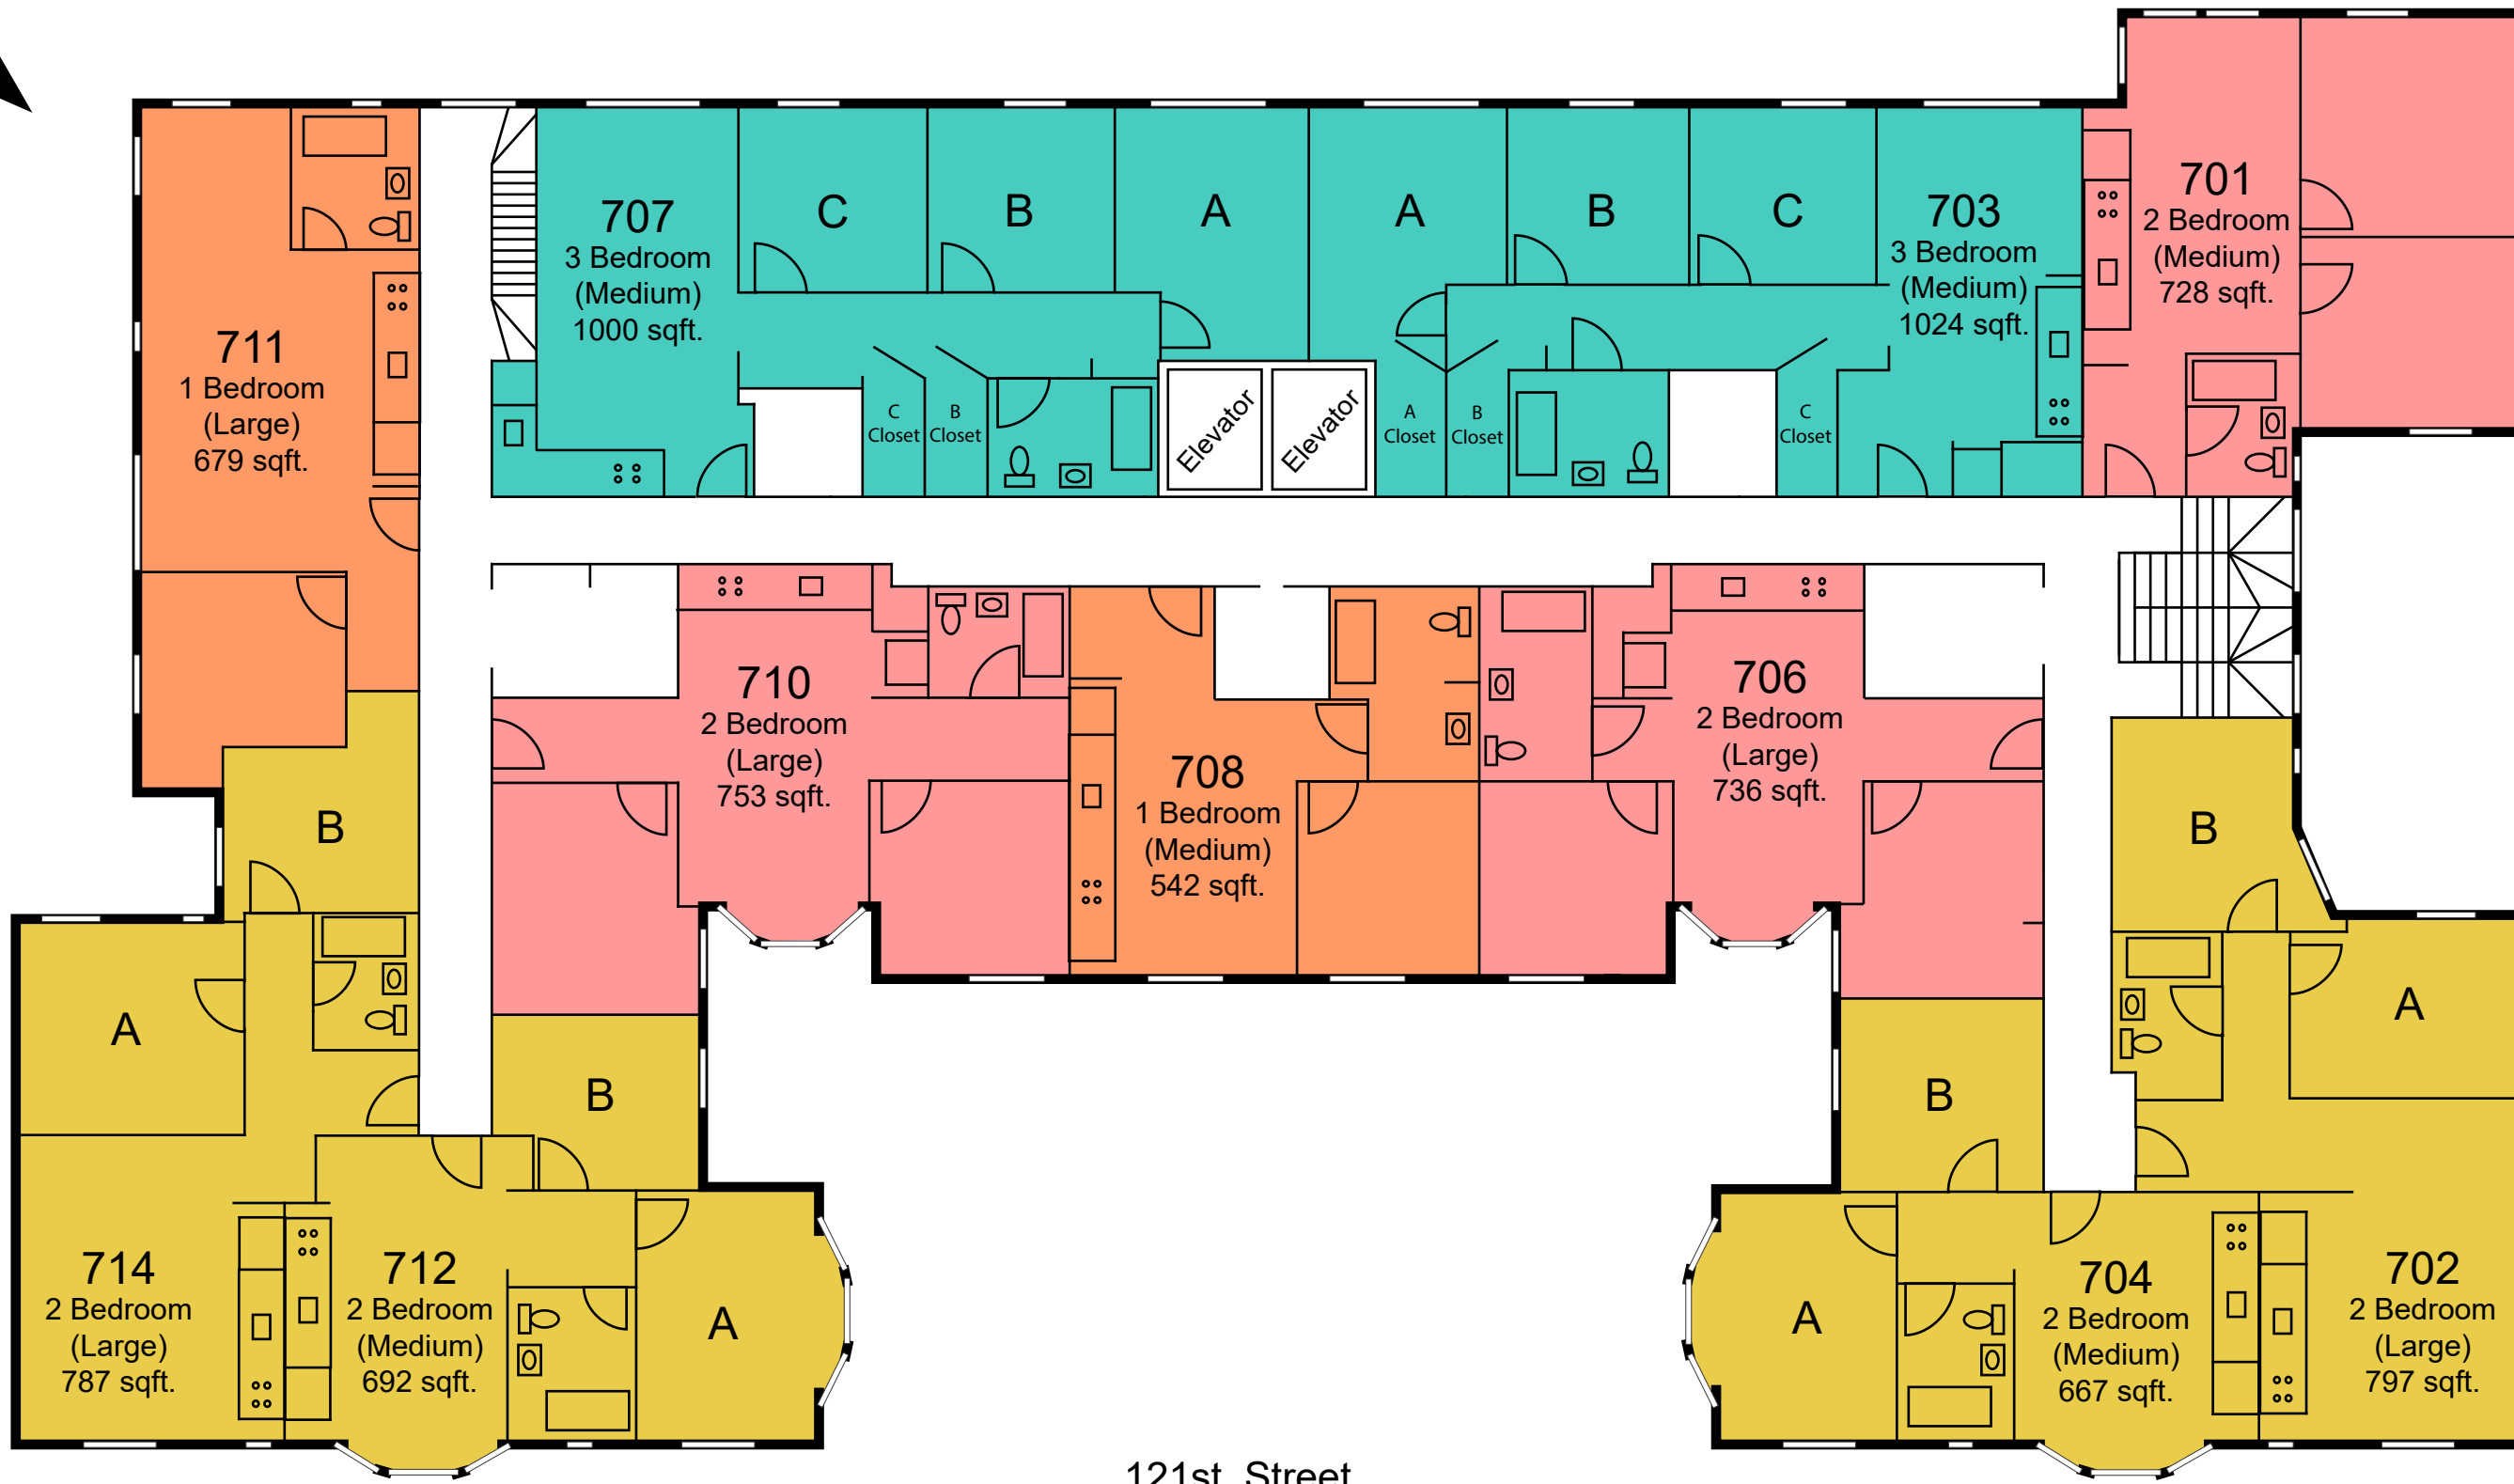

Bancroft Second Floor

	2 Bedroom Share - Male		2 Bedroom Share - Female
	1 Bedroom (Single)		2 Bedroom (Family)
	1 Bedroom (Family)		

*Room dimensions are approximate

	2 Bedroom Share - Male		2 Bedroom Share - Female
	1 Bedroom (Single)		2 Bedroom (Family)
	1 Bedroom (Family)		

LEGEND

121st Street

Bancroft Fifth Floor

	2 Bedroom Share - Male		2 Bedroom Share - Female
	1 Bedroom (Single)		2 Bedroom (Family)
	1 Bedroom (Family)		

*Room dimensions are approximate

LEGEND

121st Street

Bancroft Sixth Floor

 2 Bedroom Share - Male	 2 Bedroom Share - Female
 3 Bedroom Share - Female	 2 Bedroom (Family)
 1 Bedroom (Family)	

*Room dimensions are approximate

LEGEND

	3 Bedroom Share - Female		2 Bedroom Share - Female
	1 Bedroom (Family)		2 Bedroom (Family)

*Room dimensions are approximate