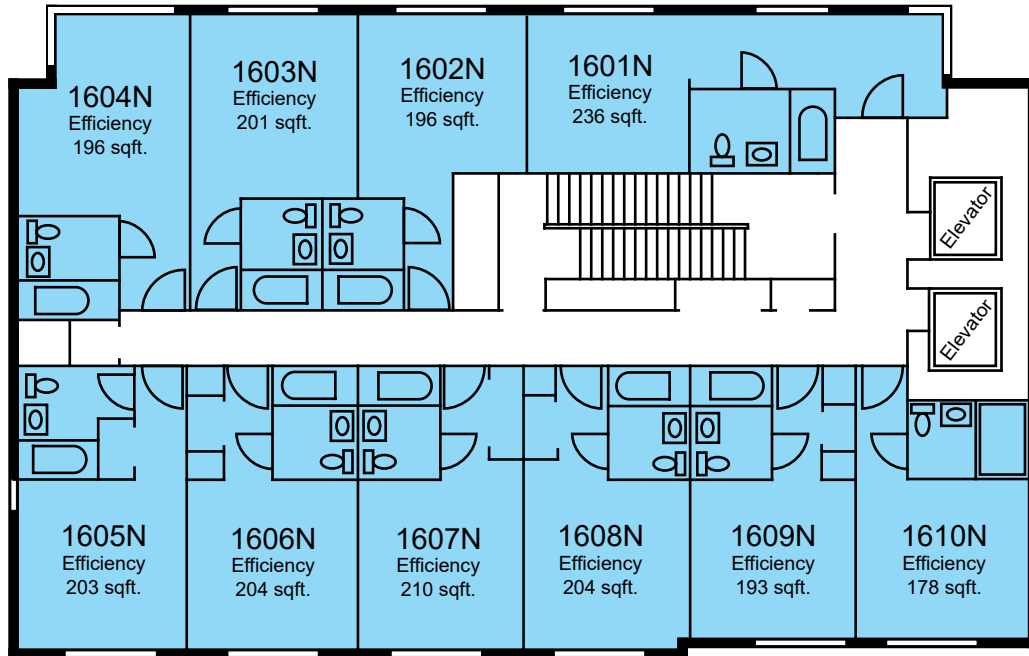

Courtyard

LEGEND

New Hall
Floor 13

122nd Street

Courtyard

LEGEND

 Efficiency

*Room dimensions are approximate

New Hall
Floor 14

122nd Street

Courtyard

LEGEND

New Hall
Floor 15

122nd Street

Courtyard

LEGEND

 Efficiency

*Room dimensions are approximate

New Hall
Floor 16

122nd Street

Courtyard

LEGEND

| | |
|---|------------|
|  | Efficiency |
| *Room dimensions are approximate | |

New Hall
Floor 17

122nd Street

Courtyard

LEGEND

 Efficiency

*Room dimensions are approximate

New Hall
Floor 18