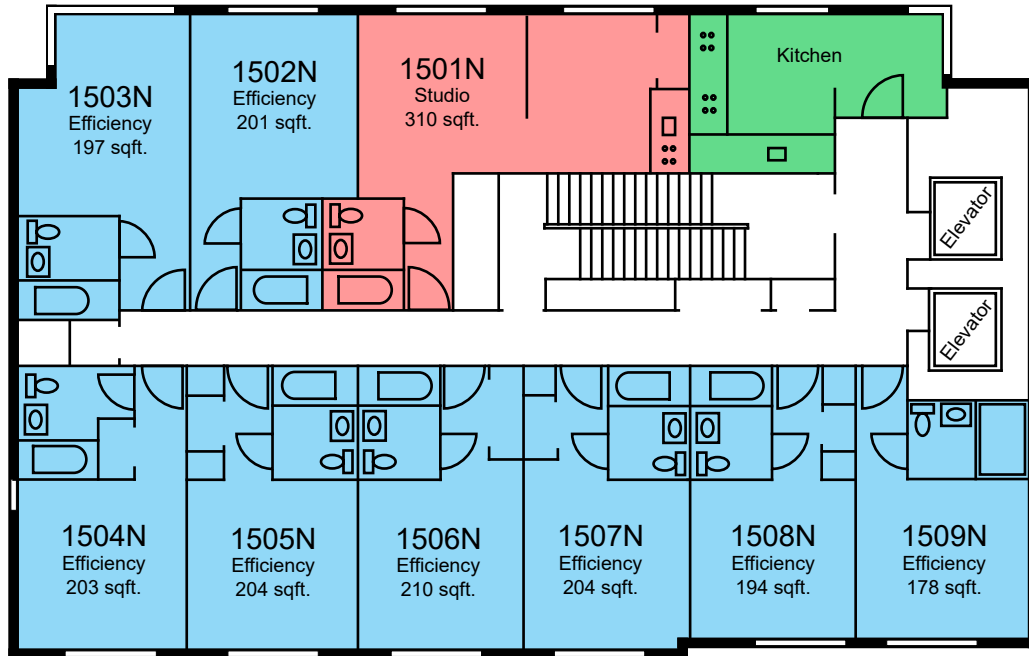

New Hall
Floor 11

121st Street

122nd Street

Courtyard

LEGEND

| | |
|---|------------|
|  | Efficiency |
| *Room dimensions are approximate | |

New Hall
Floor 12

122nd Street

Courtyard

LEGEND

New Hall
Floor 13

122nd Street

Courtyard

LEGEND

 Efficiency

*Room dimensions are approximate

New Hall
Floor 14

122nd Street

Courtyard

LEGEND

New Hall
Floor 15

122nd Street

Courtyard

LEGEND

 Efficiency

*Room dimensions are approximate

New Hall
Floor 16

122nd Street

Courtyard

LEGEND

| | |
|---|------------|
|  | Efficiency |
| *Room dimensions are approximate | |

New Hall
Floor 17