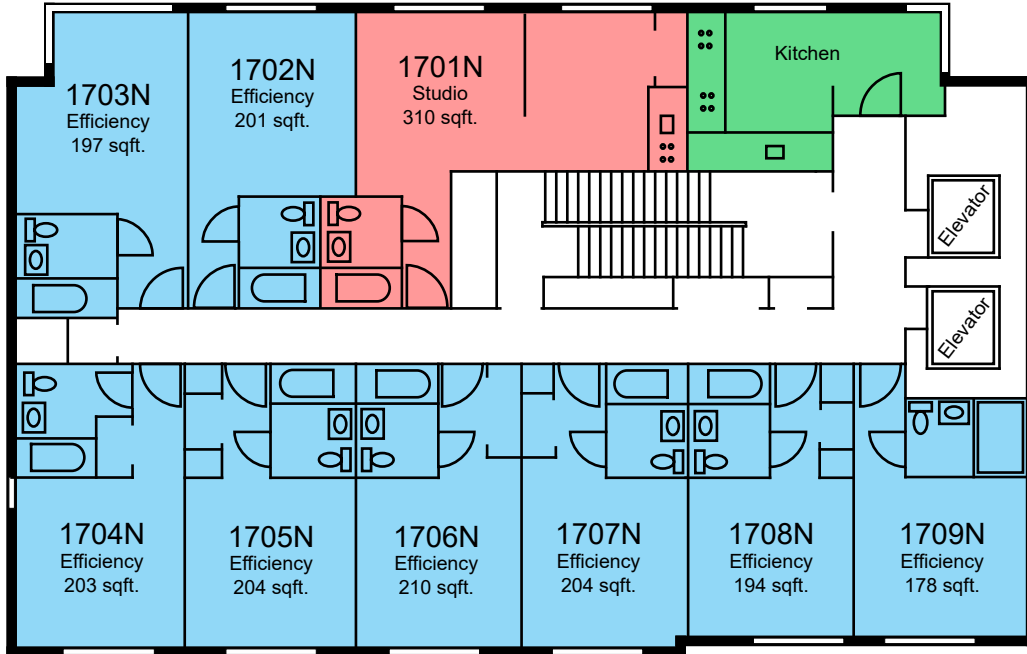

Courtyard

LEGEND

New Hall
Floor 13

122nd Street

Courtyard

LEGEND

 Efficiency

*Room dimensions are approximate

New Hall
Floor 14

122nd Street

Courtyard

LEGEND

New Hall
Floor 15

122nd Street

Courtyard

LEGEND

 Efficiency

*Room dimensions are approximate

New Hall
Floor 16

122nd Street

Courtyard

LEGEND

| | |
|---|------------|
|  | Efficiency |
| *Room dimensions are approximate | |

New Hall
Floor 17

122nd Street

Courtyard

LEGEND

 Efficiency

*Room dimensions are approximate

New Hall
Floor 18