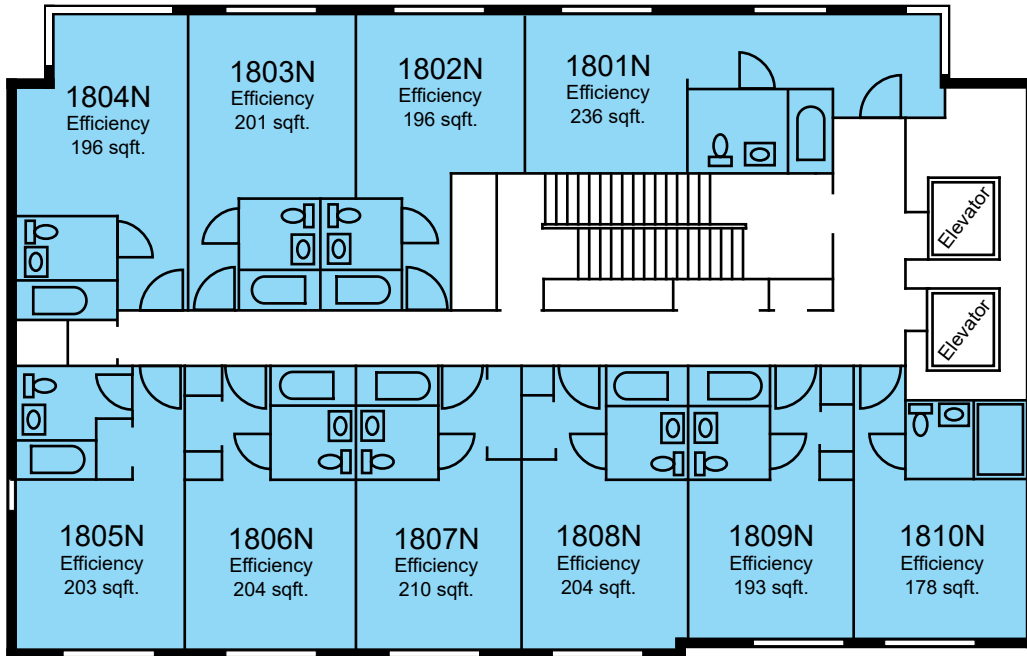

 Efficiency

*Room dimensions are approximate

New Hall
Floor 16

122nd Street

Courtyard

LEGEND

| | |
|---|------------|
|  | Efficiency |
| *Room dimensions are approximate | |

New Hall
Floor 17

122nd Street

Courtyard

LEGEND

 Efficiency

*Room dimensions are approximate

New Hall
Floor 18