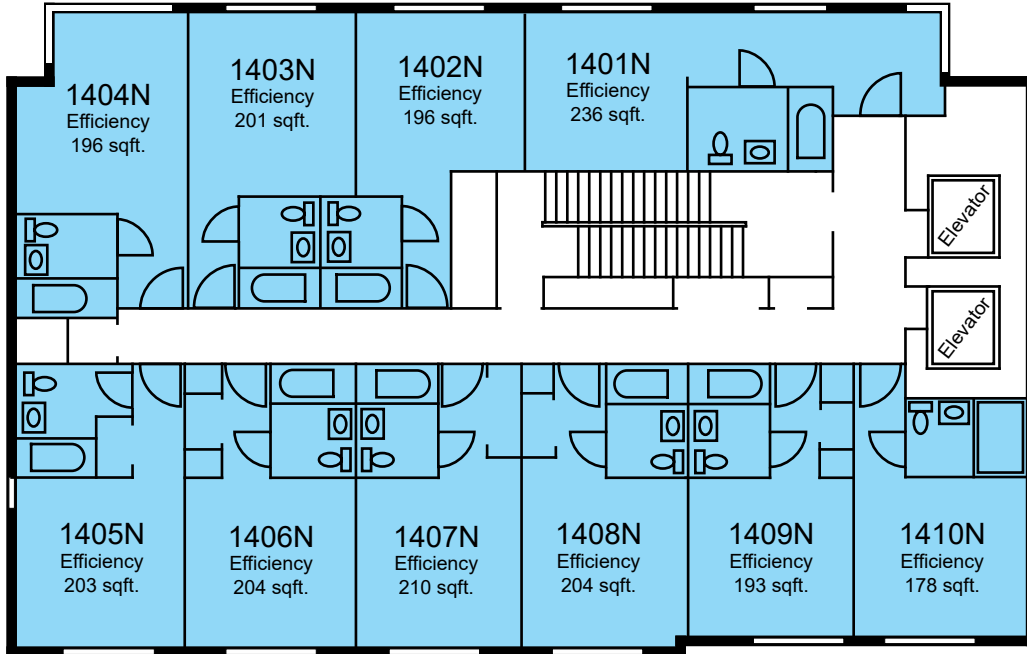

New Hall
Floor 11

121st Street

122nd Street

Courtyard

LEGEND

| | |
|---|------------|
|  | Efficiency |
| *Room dimensions are approximate | |

New Hall
Floor 12

122nd Street

Courtyard

LEGEND

New Hall
Floor 13

122nd Street

Courtyard

LEGEND

 Efficiency

*Room dimensions are approximate