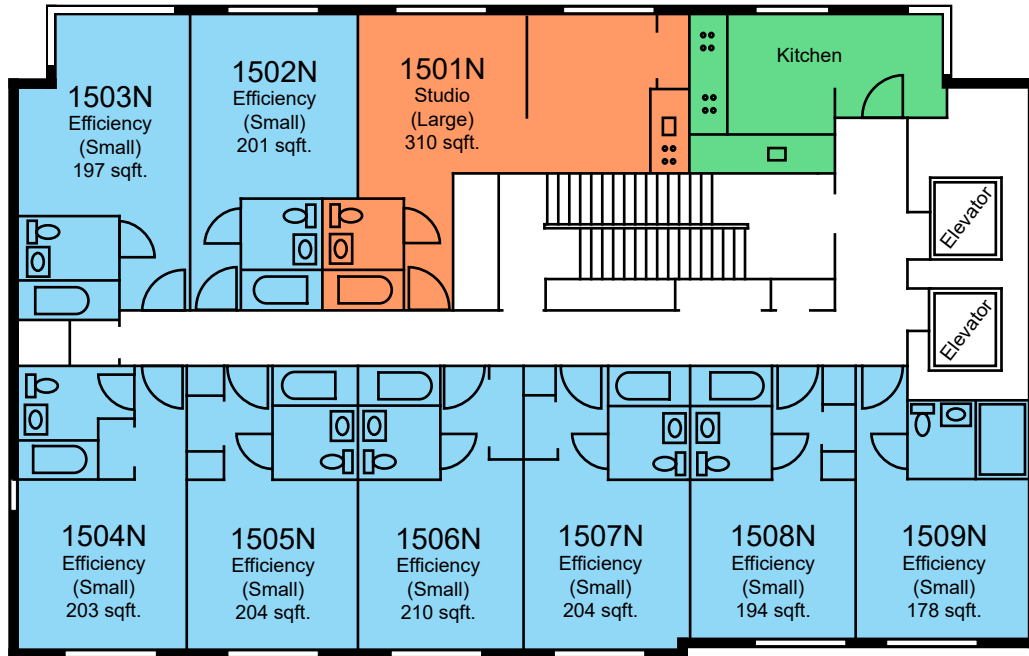

New Hall
Floor 11

121st Street

122nd Street

Courtyard

LEGEND

	Efficiency
*Room dimensions are approximate	

New Hall
Floor 12

122nd Street

Courtyard

LEGEND

New Hall
Floor 13

122nd Street

Courtyard

LEGEND

	Efficiency
*Room dimensions are approximate	

New Hall
Floor 14

122nd Street

Courtyard

LEGEND

New Hall
Floor 15

122nd Street

Courtyard

LEGEND

	Efficiency
*Room dimensions are approximate	

 Efficiency
*Room dimensions are approximate

New Hall
Floor 18