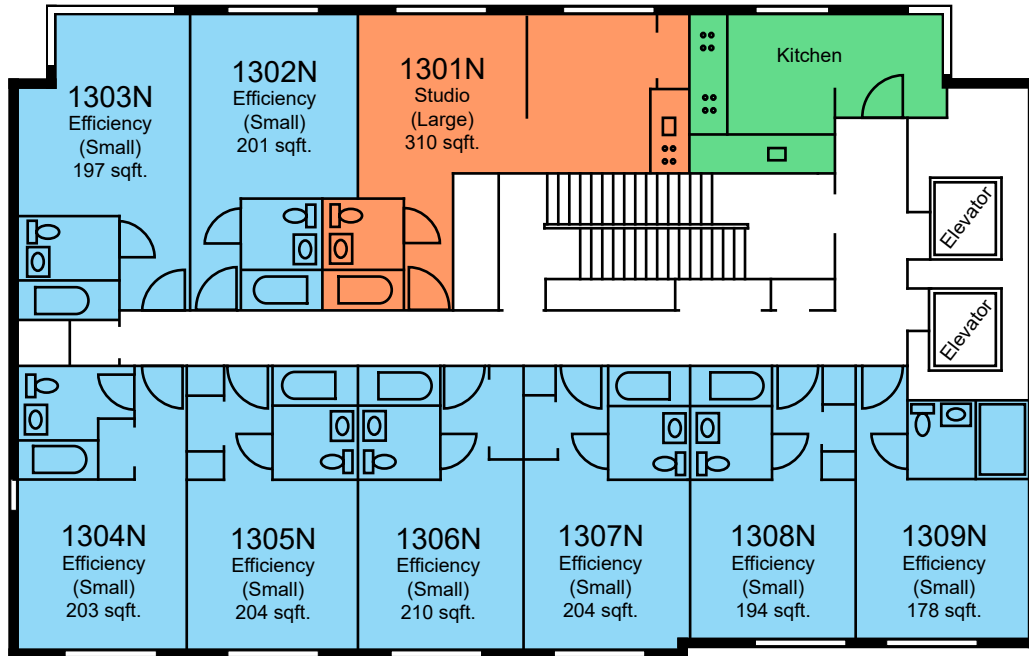

New Hall
Floor 11

121st Street

122nd Street

Courtyard

LEGEND

	Efficiency
*Room dimensions are approximate	

New Hall
Floor 12

122nd Street

Courtyard

LEGEND

New Hall
Floor 13

122nd Street

Courtyard

LEGEND

	Efficiency
*Room dimensions are approximate	

New Hall
Floor 14

122nd Street

Courtyard

LEGEND

New Hall
Floor 15

122nd Street

Courtyard

LEGEND

	Efficiency
*Room dimensions are approximate	

 Efficiency
*Room dimensions are approximate

New Hall
Floor 18