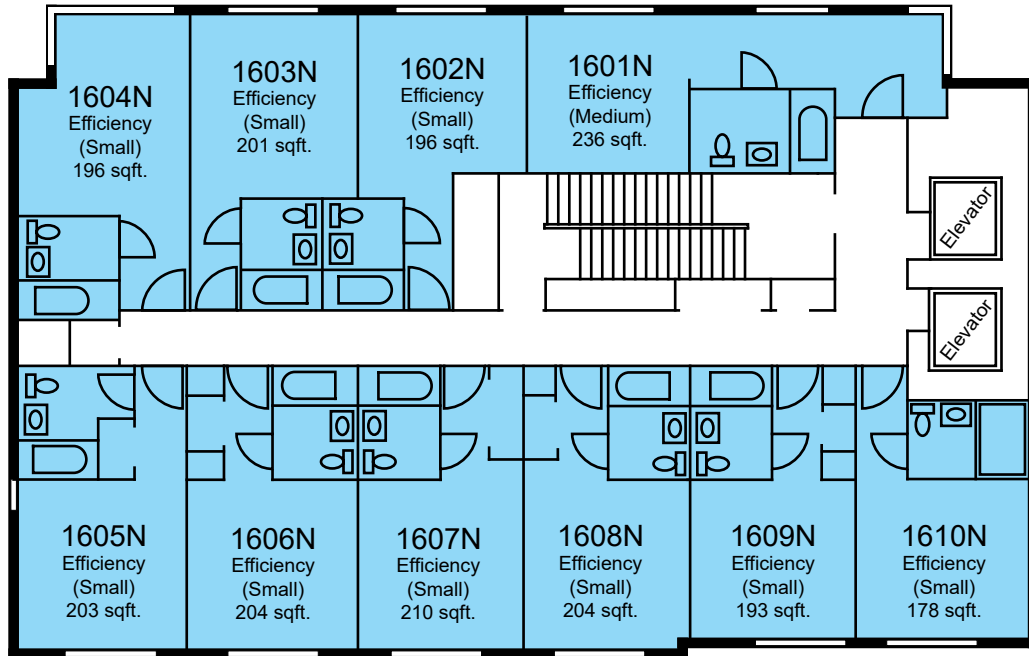

Courtyard

LEGEND

New Hall
Floor 13

122nd Street

Courtyard

LEGEND

	Efficiency
*Room dimensions are approximate	

New Hall
Floor 14

122nd Street

Courtyard

LEGEND

New Hall
Floor 15

122nd Street

Courtyard

LEGEND

	Efficiency
*Room dimensions are approximate	

 Efficiency
*Room dimensions are approximate

New Hall
Floor 18