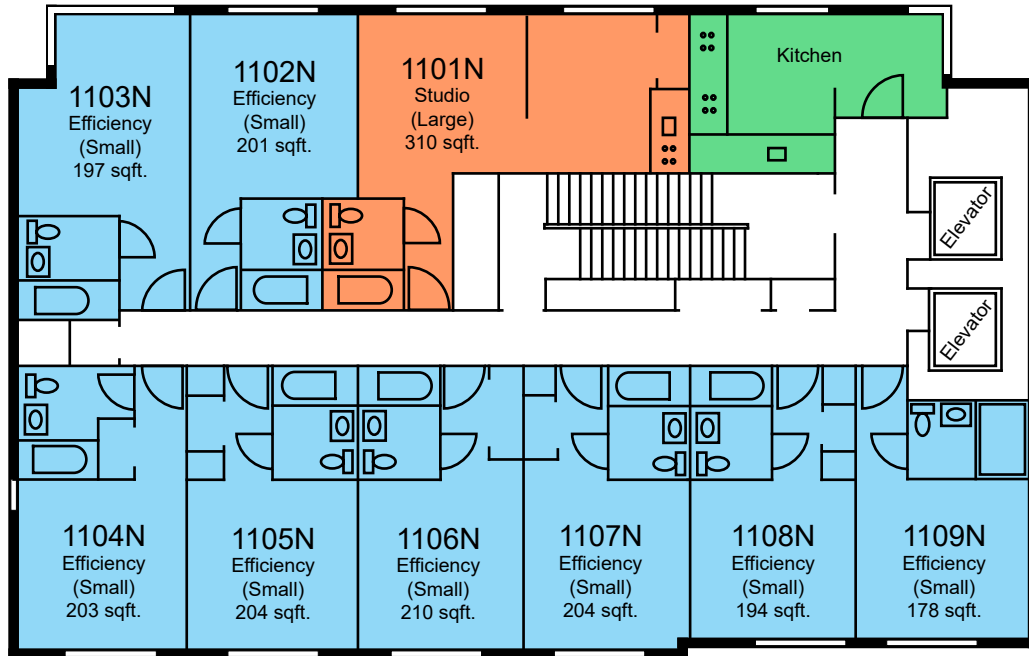

122nd Street

Courtyard

LEGEND

New Hall
Floor 10

121st Street

122nd Street

Courtyard

LEGEND

New Hall
Floor 11

121st Street

122nd Street

Courtyard

LEGEND

	Efficiency
*Room dimensions are approximate	

New Hall
Floor 12

122nd Street

Courtyard

LEGEND

New Hall
Floor 13

122nd Street

Courtyard

LEGEND

	Efficiency
*Room dimensions are approximate	

New Hall
Floor 14

 Efficiency
*Room dimensions are approximate

New Hall
Floor 18