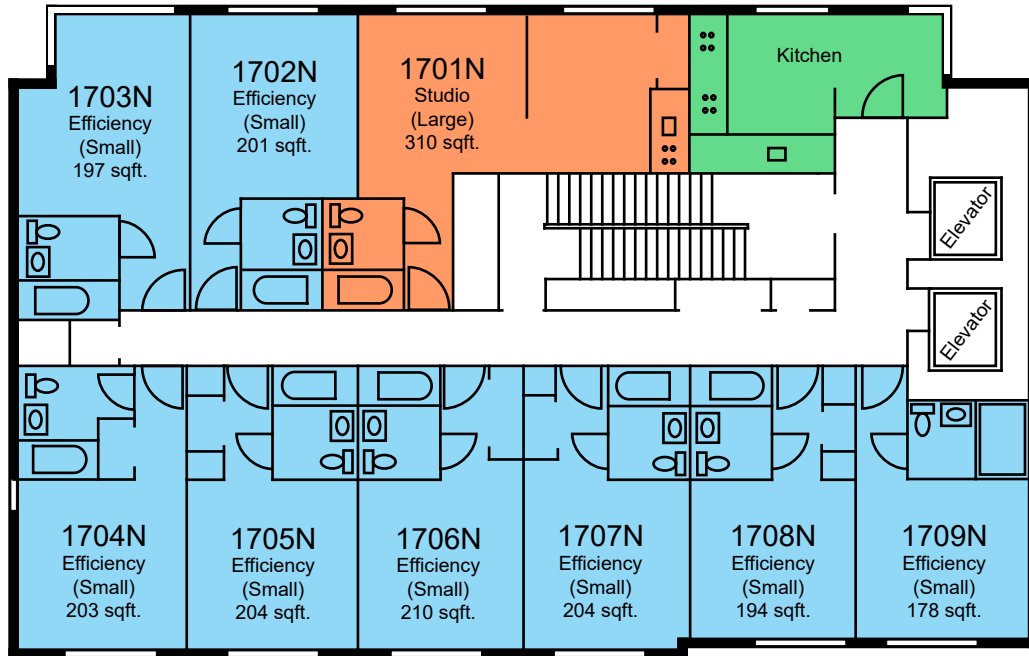

122nd Street