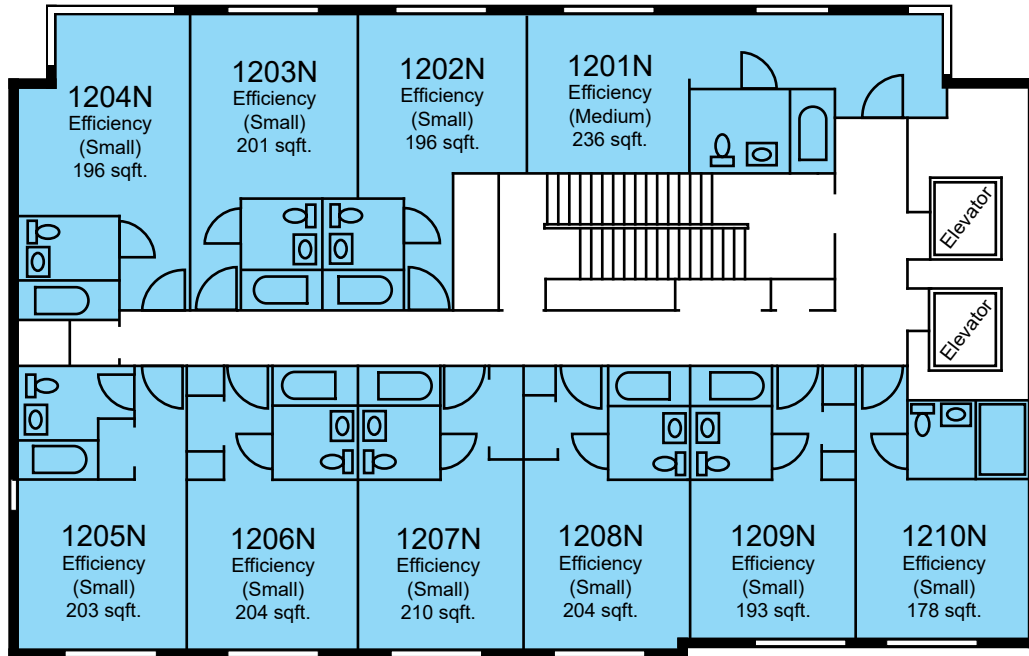

122nd Street

Courtyard

LEGEND

New Hall
Floor 10

121st Street

122nd Street

Courtyard

LEGEND

New Hall
Floor 11

121st Street

122nd Street

Courtyard

LEGEND

	Efficiency
*Room dimensions are approximate	

New Hall
Floor 12

122nd Street

Courtyard

LEGEND

New Hall
Floor 13

122nd Street

Courtyard

LEGEND

	Efficiency
*Room dimensions are approximate	

New Hall
Floor 14

 Efficiency
*Room dimensions are approximate

New Hall
Floor 18