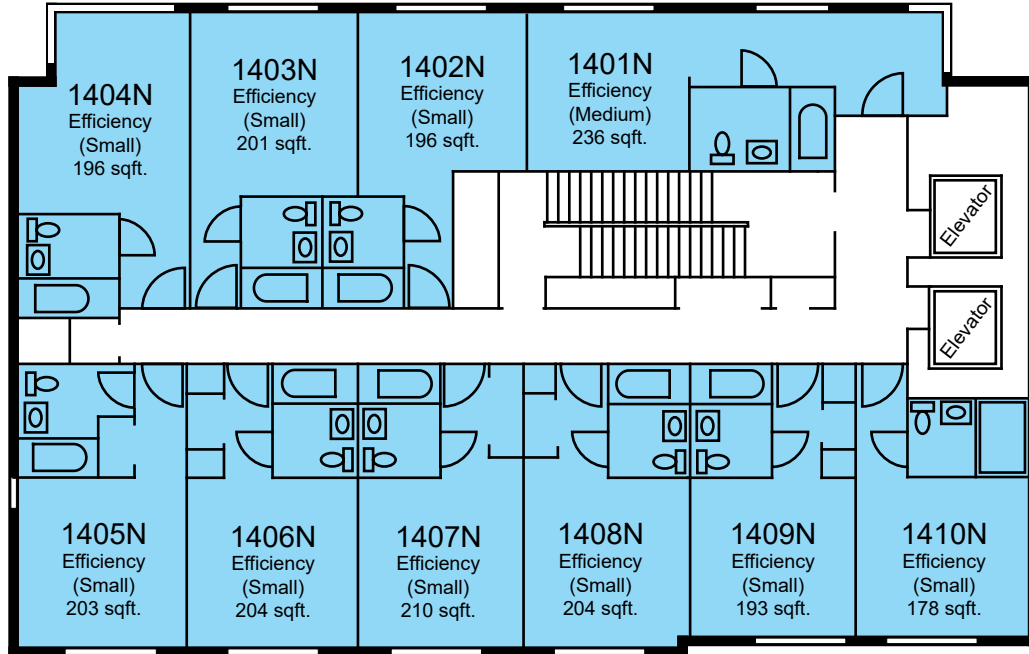

New Hall
Floor 11

121st Street

122nd Street

Courtyard

LEGEND

	Efficiency
*Room dimensions are approximate	

New Hall
Floor 12

122nd Street

Courtyard

LEGEND

New Hall
Floor 13

122nd Street

Courtyard

LEGEND

	Efficiency
*Room dimensions are approximate	

New Hall
Floor 14

 Efficiency
*Room dimensions are approximate

New Hall
Floor 18