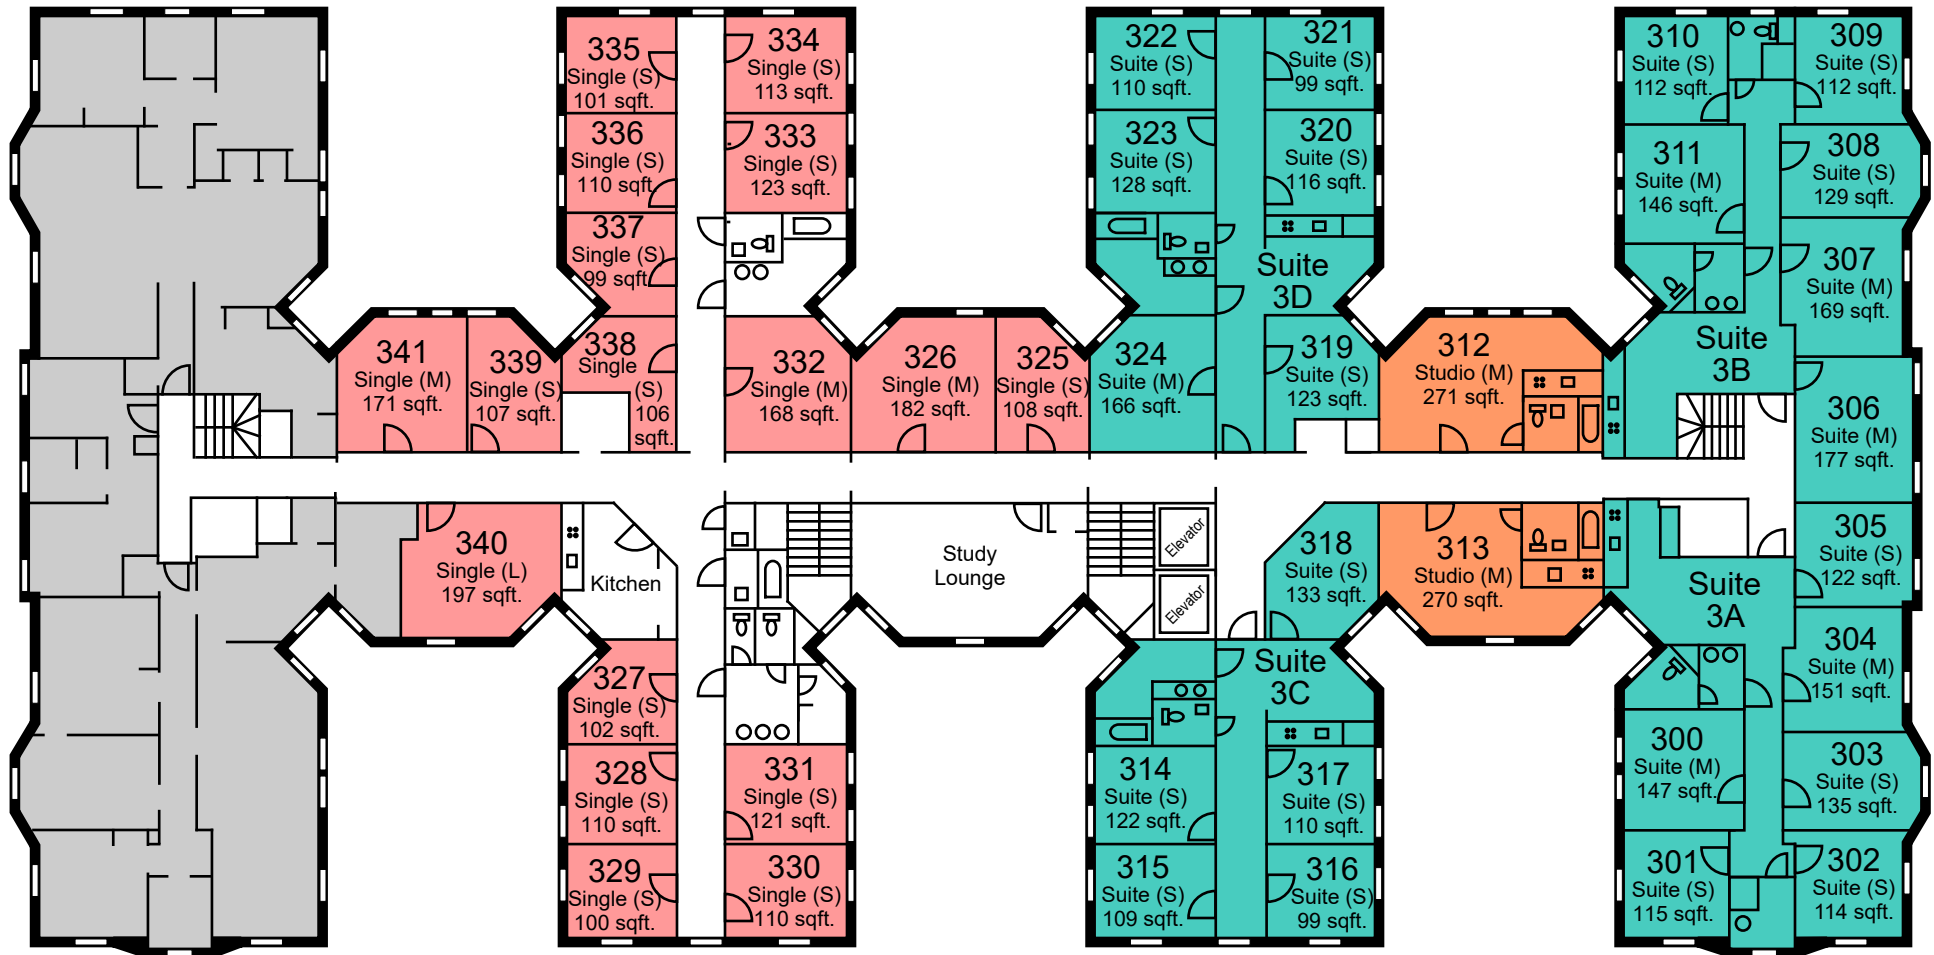

## LEGEND

	Single With Private Bath		Suite - Female
	Single - Gender Inclusive		Studio

\*Room dimensions are approximate

Courtyard

West 120th Street

West 121st Street

Amsterdam Avenue

LEGEND

	Studio
	Single - Gender Inclusive
	Suite - Female

\*Room dimensions are approximate

# Whittier Hall Third Floor

Courtyard

West 120th Street

West 121st Street

Amsterdam Avenue

LEGEND

-  Studio
-  Single - Gender Inclusive
-  Suite - Female

\*Room dimensions are approximate

# Whittier Hall Fourth Floor

Courtyard

West 120th Street

West 121st Street

Amsterdam Avenue

LEGEND

-  Studio
-  Single - Gender Inclusive
-  Suite - Female

\*Room dimensions are approximate