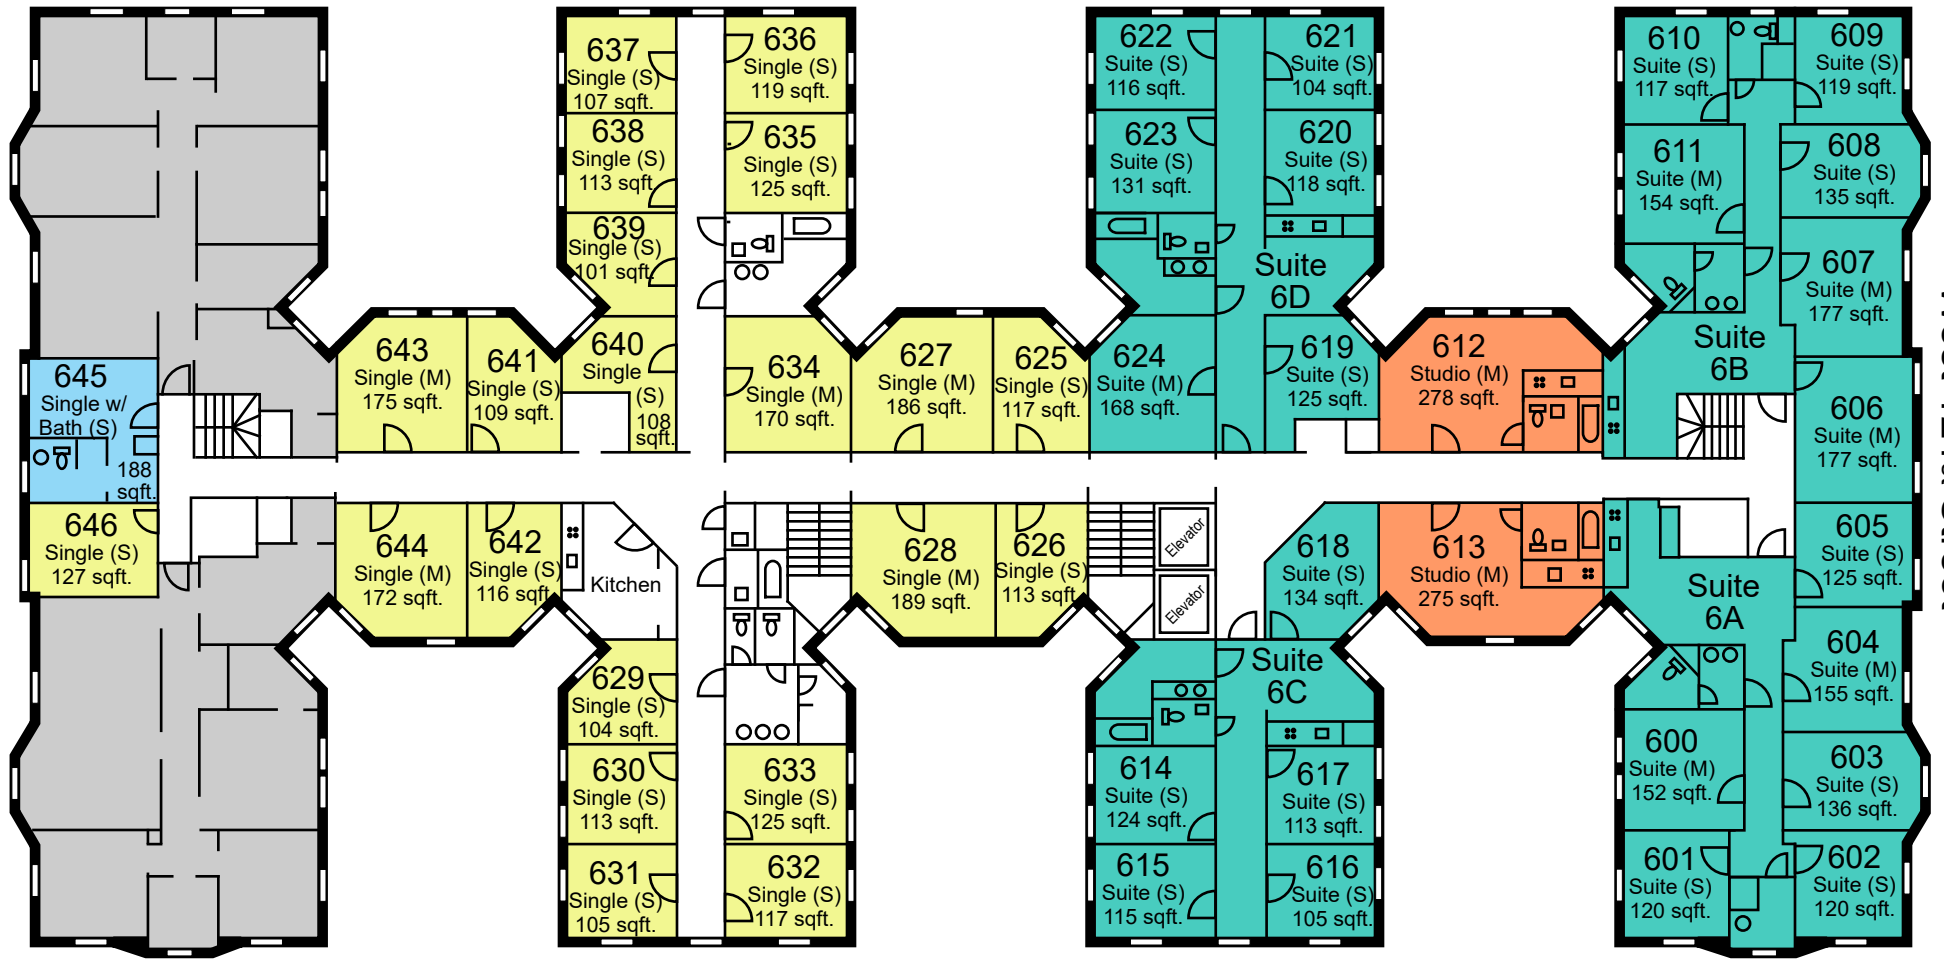

Courtyard

West 120th Street

West 121st Street

Amsterdam Avenue

Whittier Hall Sixth Floor

LEGEND

	Single With Private Bath		Suite - Female
	Single - Female		Studio

*Room dimensions are approximate