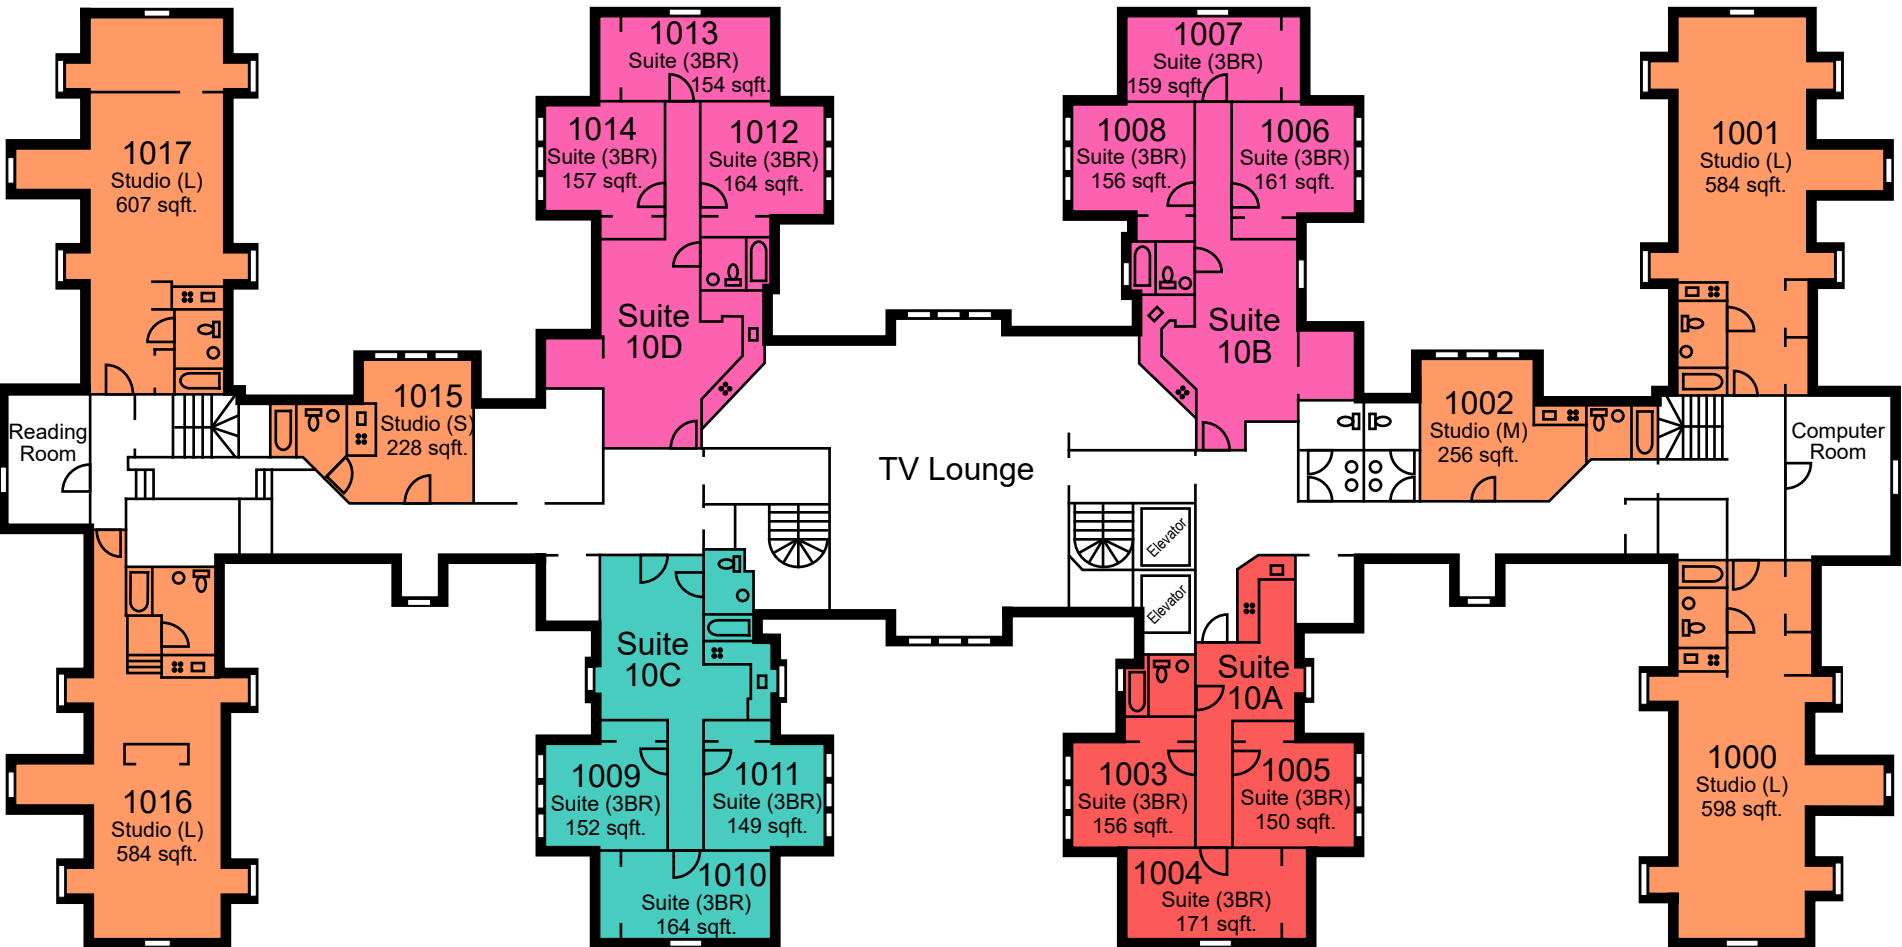

	Studio
	Single - Gender Inclusive
	Suite - Female

\*Room dimensions are approximate

# Whittier Hall Ninth Floor

	Studio		Suite - Female
	1 Bedroom		Suite - Male
	2 Bedroom Share - Female		

\*Room dimensions are approximate

Courtyard

West 120th Street

West 121st Street

Amsterdam Avenue

# Whittier Hall Tenth Floor

## LEGEND

	Studio		Suite - Female
	Suite - Gender Inclusive		Suite - Male

\*Room dimensions are approximate