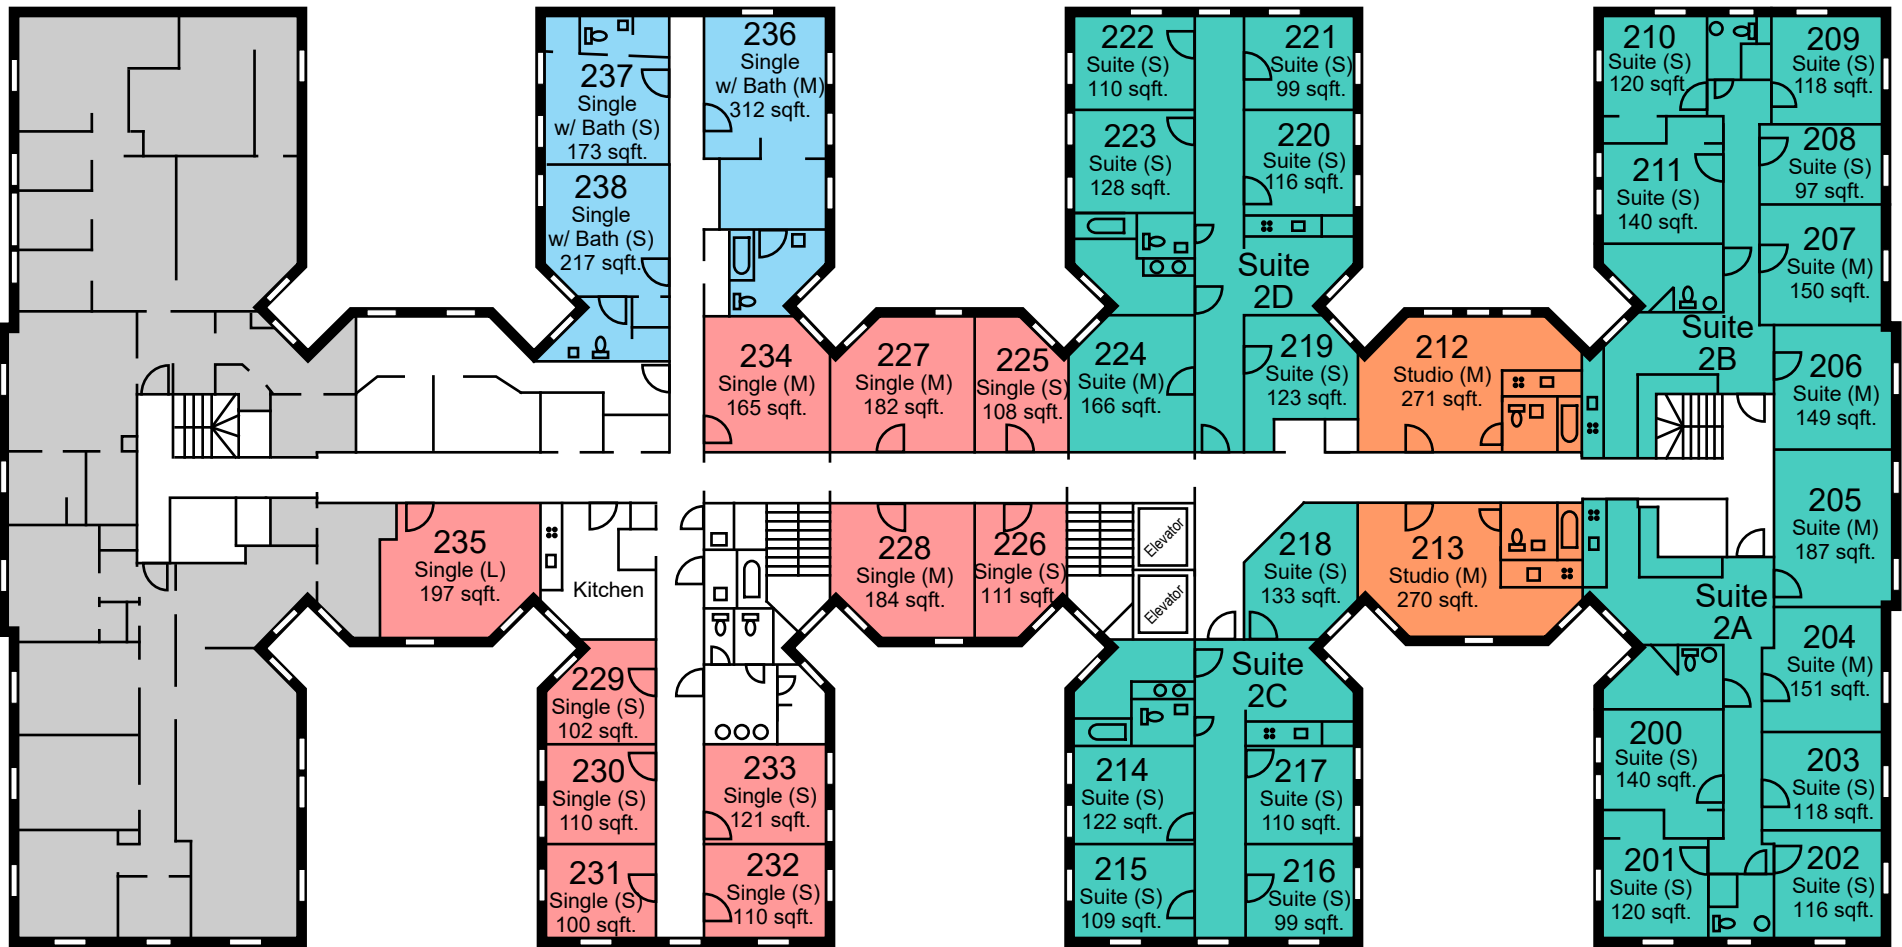

Courtyard

West 120th Street

West 121st Street

Amsterdam Avenue

Whittier Hall Second Floor

LEGEND

	Single With Private Bath		Suite - Female
	Single - Gender Inclusive		Studio

*Room dimensions are approximate