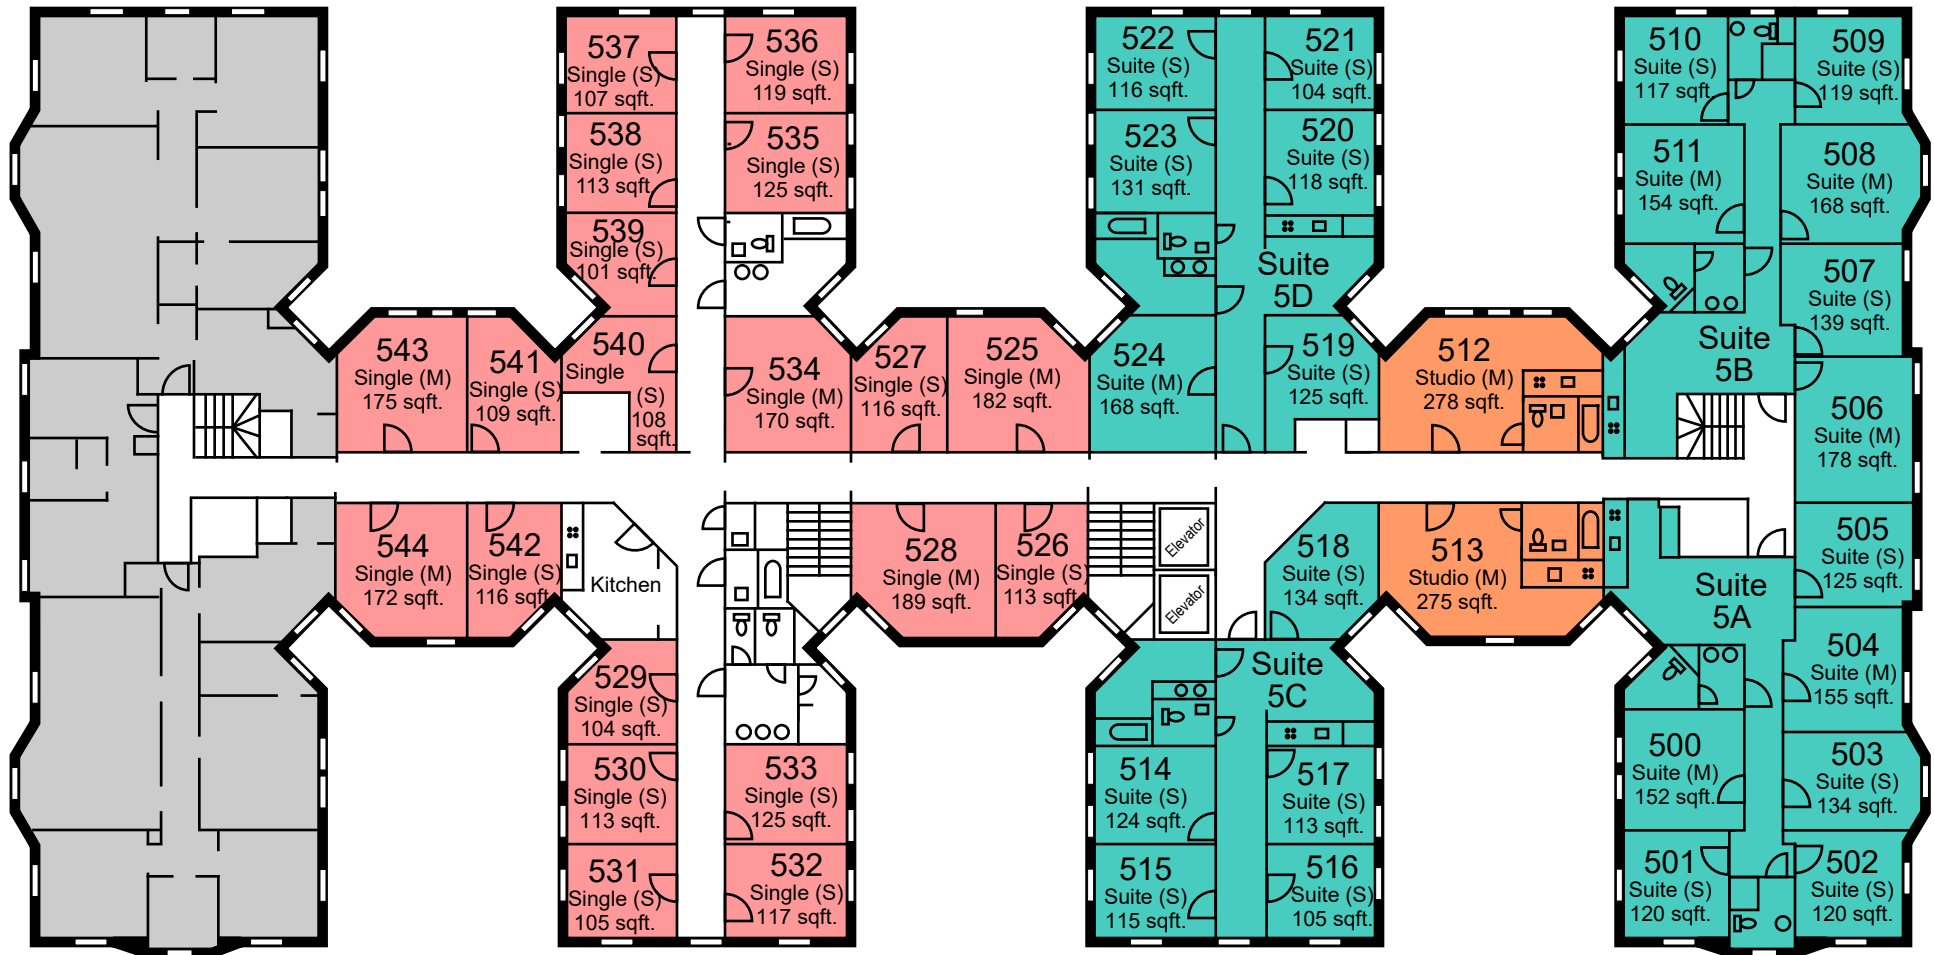

## LEGEND

	Single With Private Bath		Suite - Female
	Single - Gender Inclusive		Studio

\*Room dimensions are approximate

Courtyard

West 120th Street

West 121st Street

Amsterdam Avenue

LEGEND

	Studio
	Single - Gender Inclusive
	Suite - Female

\*Room dimensions are approximate

# Whittier Hall Third Floor

Courtyard

West 120th Street

West 121st Street

Amsterdam Avenue

LEGEND

-  Studio
-  Single - Gender Inclusive
-  Suite - Female

\*Room dimensions are approximate

# Whittier Hall Fourth Floor

Courtyard

West 120th Street

West 121st Street

Amsterdam Avenue

LEGEND

-  Studio
-  Single - Gender Inclusive
-  Suite - Female

\*Room dimensions are approximate