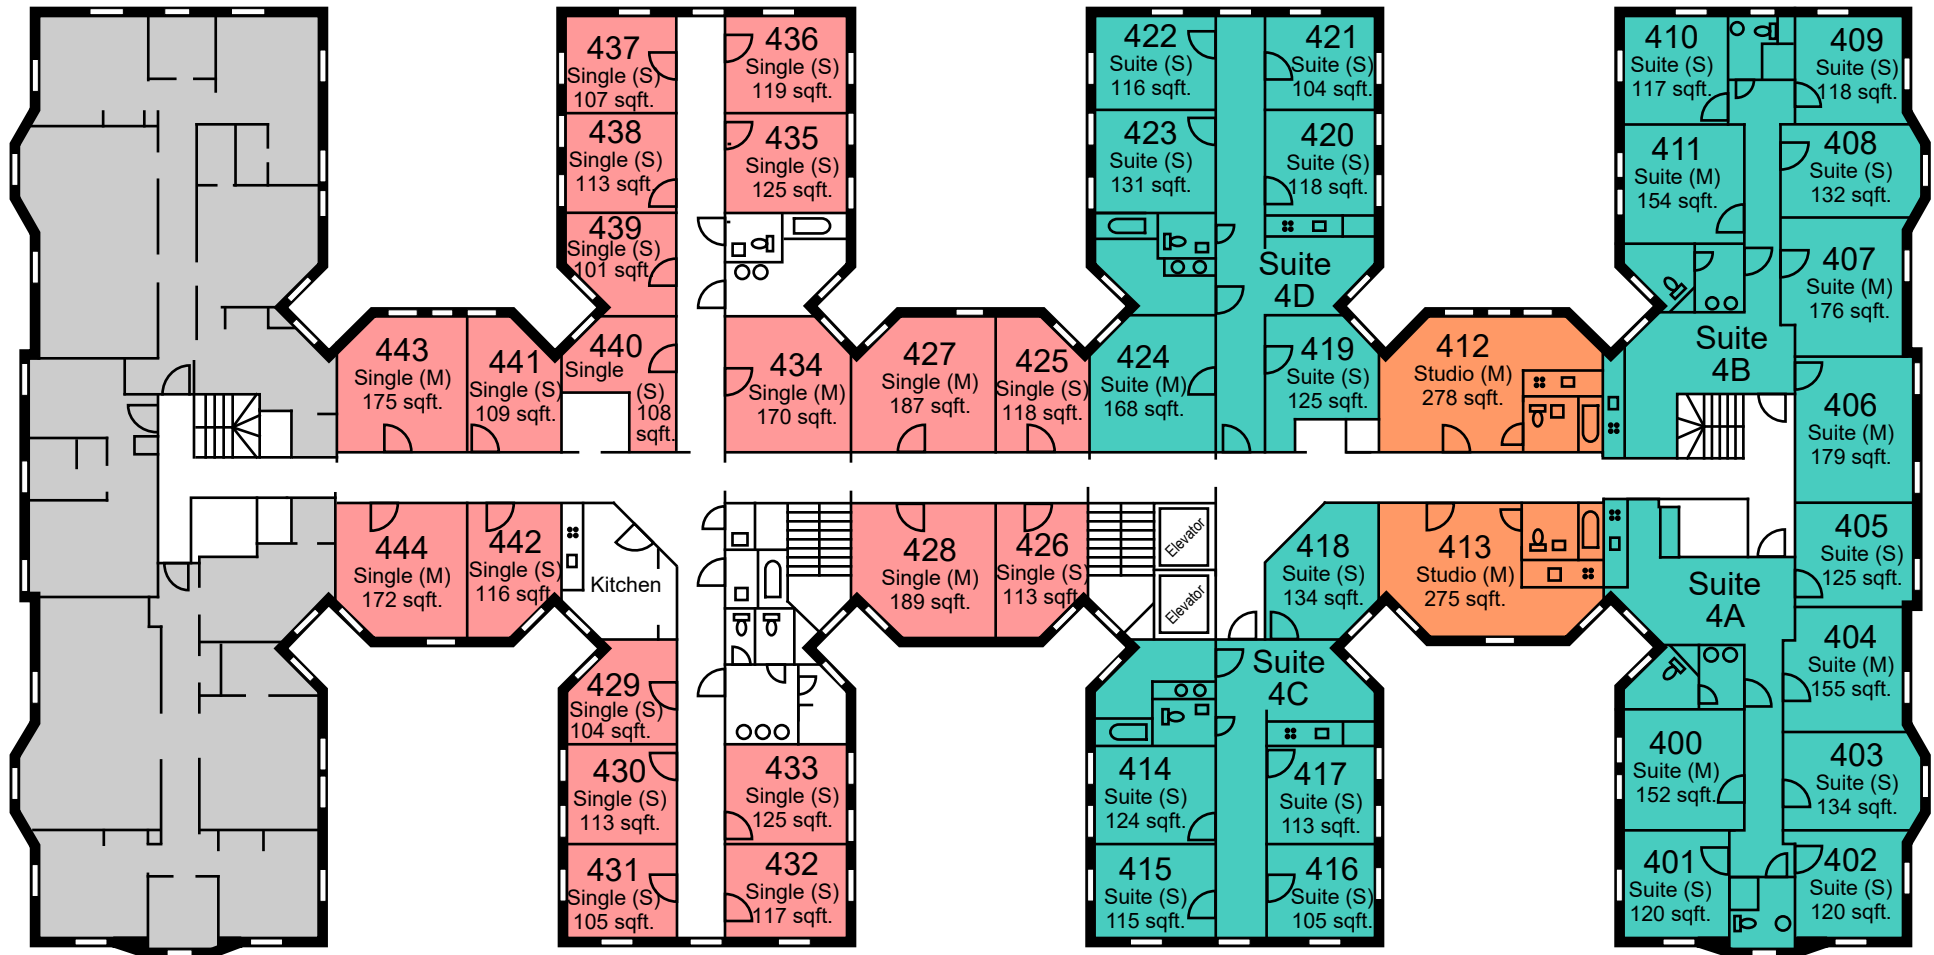

## LEGEND

	Single With Private Bath		Suite - Female
	Single - Gender Inclusive		Studio

\*Room dimensions are approximate

Courtyard

West 120th Street

West 121st Street

Amsterdam Avenue

LEGEND

	Studio
	Single - Gender Inclusive
	Suite - Female

\*Room dimensions are approximate

# Whittier Hall Third Floor

Courtyard

West 120th Street

West 121st Street

Amsterdam Avenue

LEGEND

-  Studio
-  Single - Gender Inclusive
-  Suite - Female

\*Room dimensions are approximate

# Whittier Hall Fourth Floor

Courtyard

West 120th Street

West 121st Street

Amsterdam Avenue

LEGEND

-  Studio
-  Single - Gender Inclusive
-  Suite - Female

\*Room dimensions are approximate