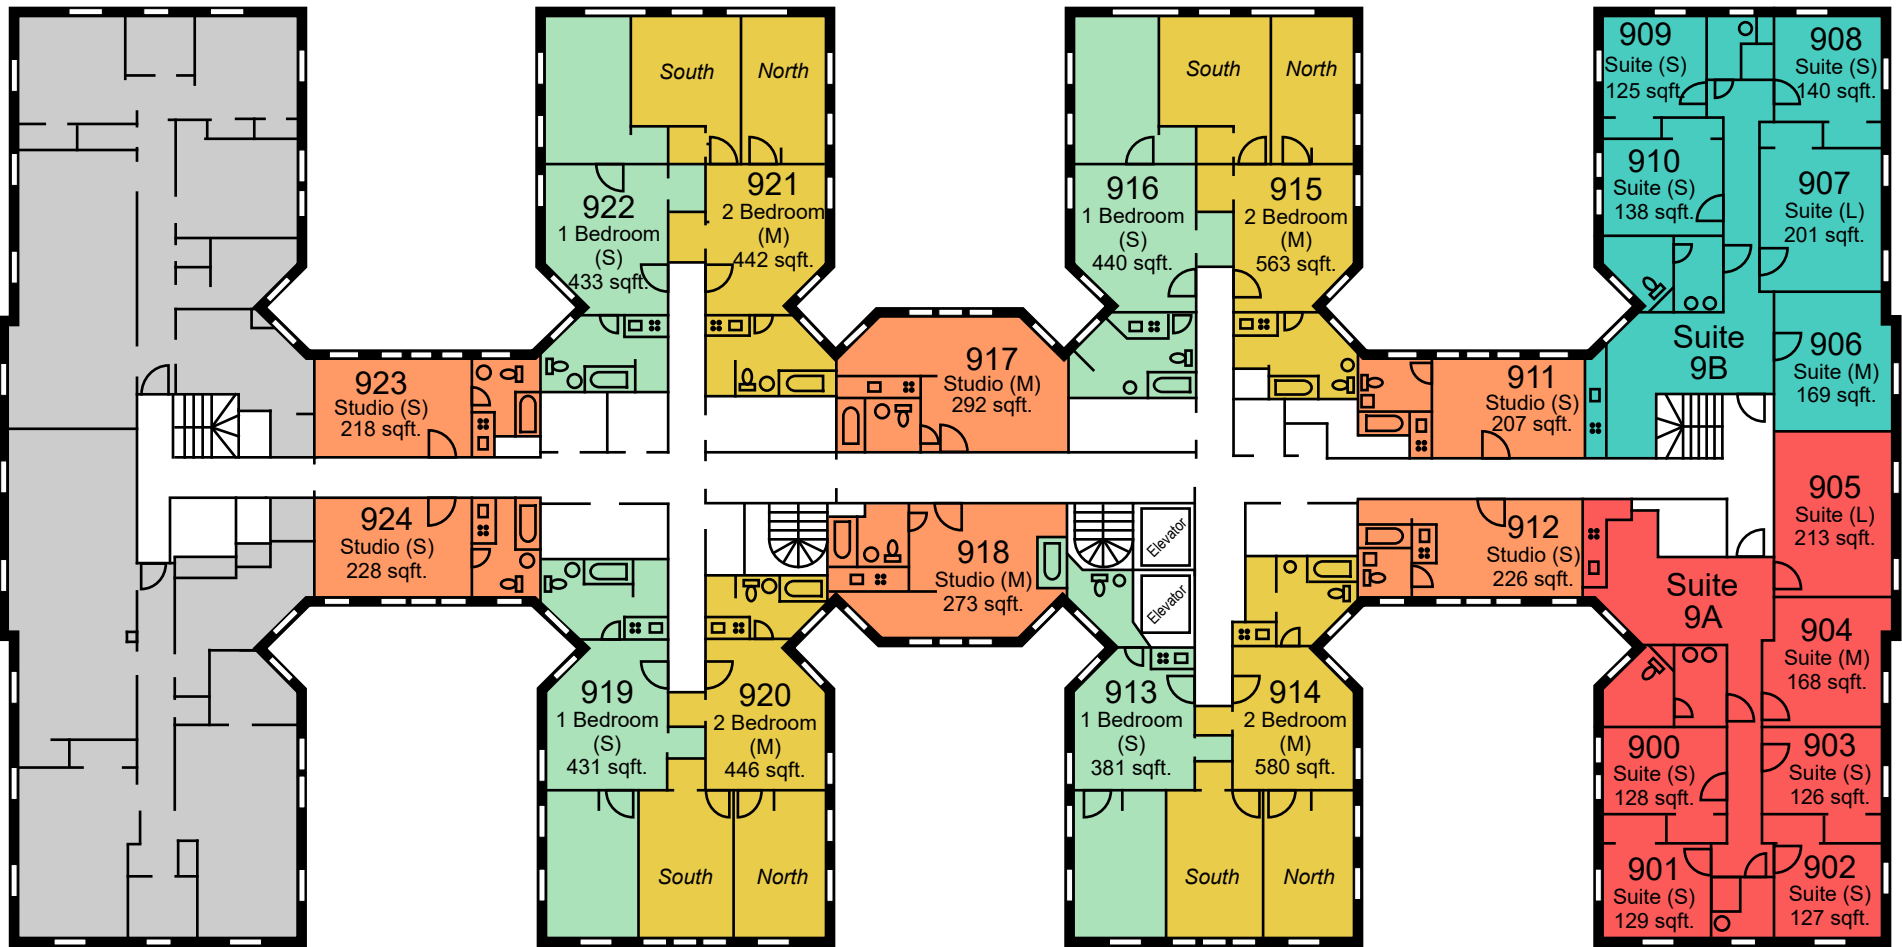

	Studio
	Single - Gender Inclusive
	Suite - Female

\*Room dimensions are approximate

## LEGEND

	Studio		Suite - Female
	Single - Female		Suite - Male

\*Room dimensions are approximate

Courtyard

West 120th Street

West 121st Street

Amsterdam Avenue

LEGEND

# Whittier Hall Ninth Floor

	Studio		Suite - Female
	1 Bedroom		Suite - Male
	2 Bedroom Share - Female		

\*Room dimensions are approximate

Courtyard

West 120th Street

West 121st Street

Amsterdam Avenue