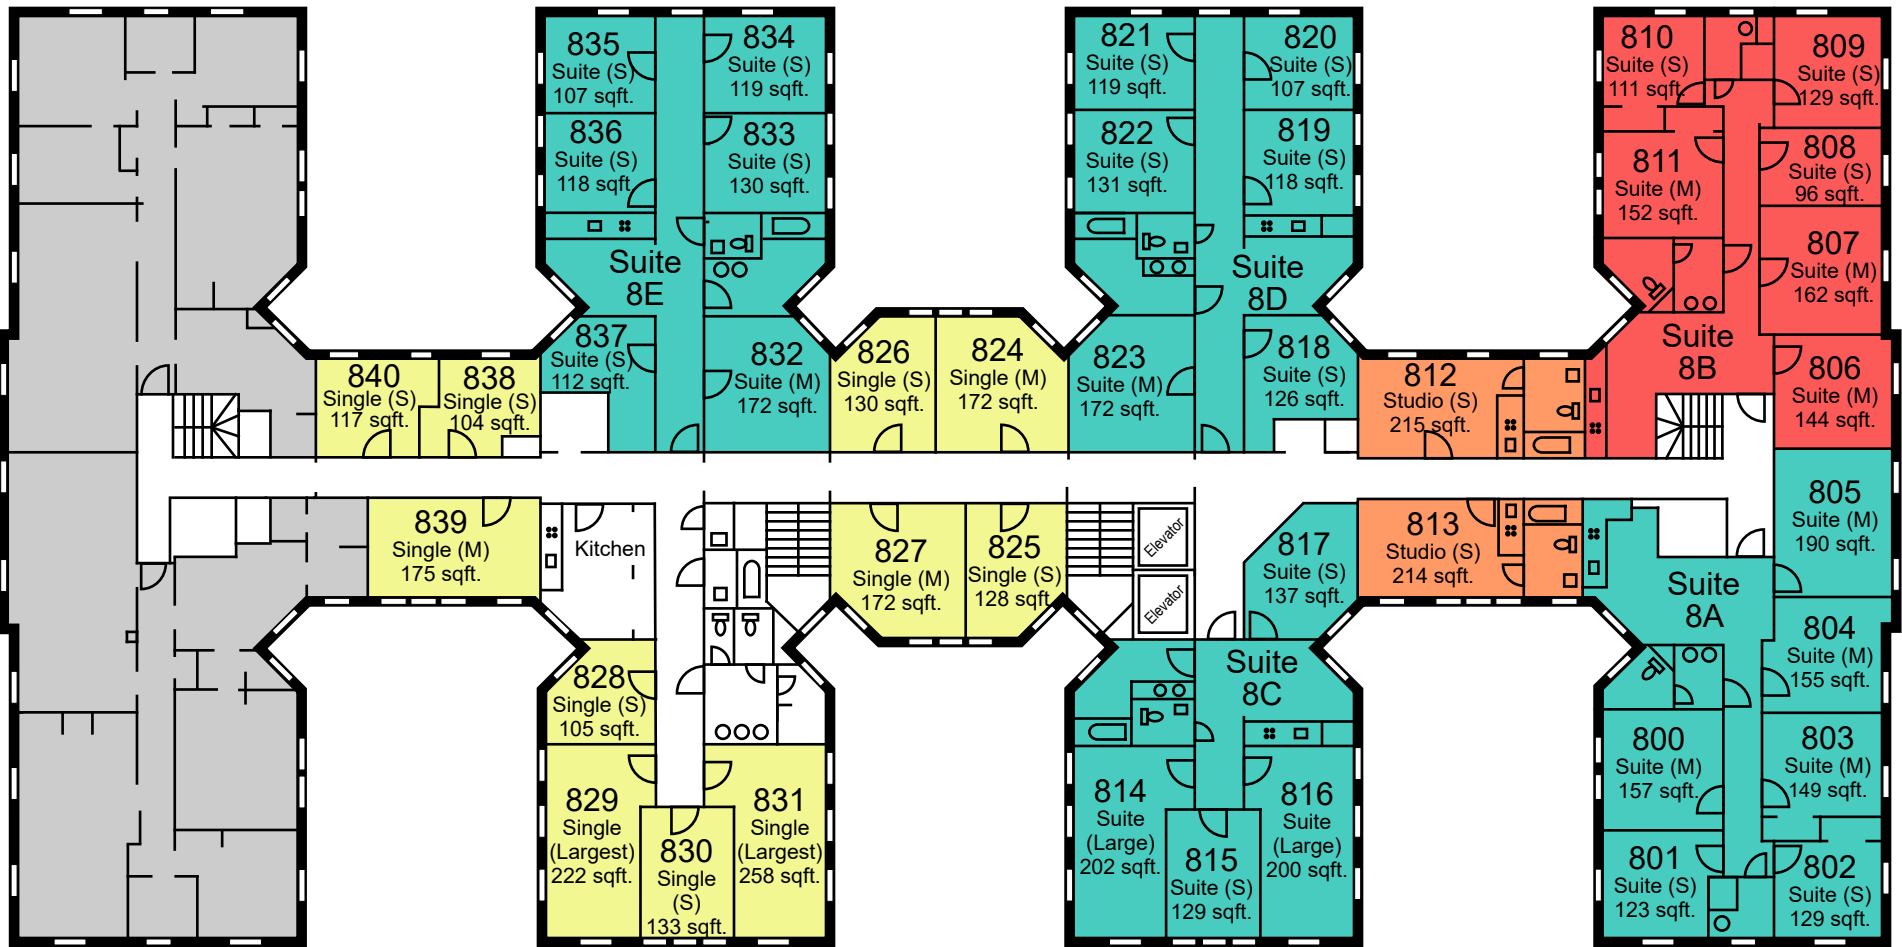

	Studio
	Single - Gender Inclusive
	Suite - Female

\*Room dimensions are approximate

## LEGEND

	Studio		Suite - Female
	Single - Male		Suite - Male

\*Room dimensions are approximate

Courtyard

West 120th Street

West 121st Street

Amsterdam Avenue

# Whittier Hall Eighth Floor

## LEGEND

	Studio		Suite - Female
	Single - Female		Suite - Male

\*Room dimensions are approximate

Courtyard

West 120th Street

West 121st Street

Amsterdam Avenue

LEGEND