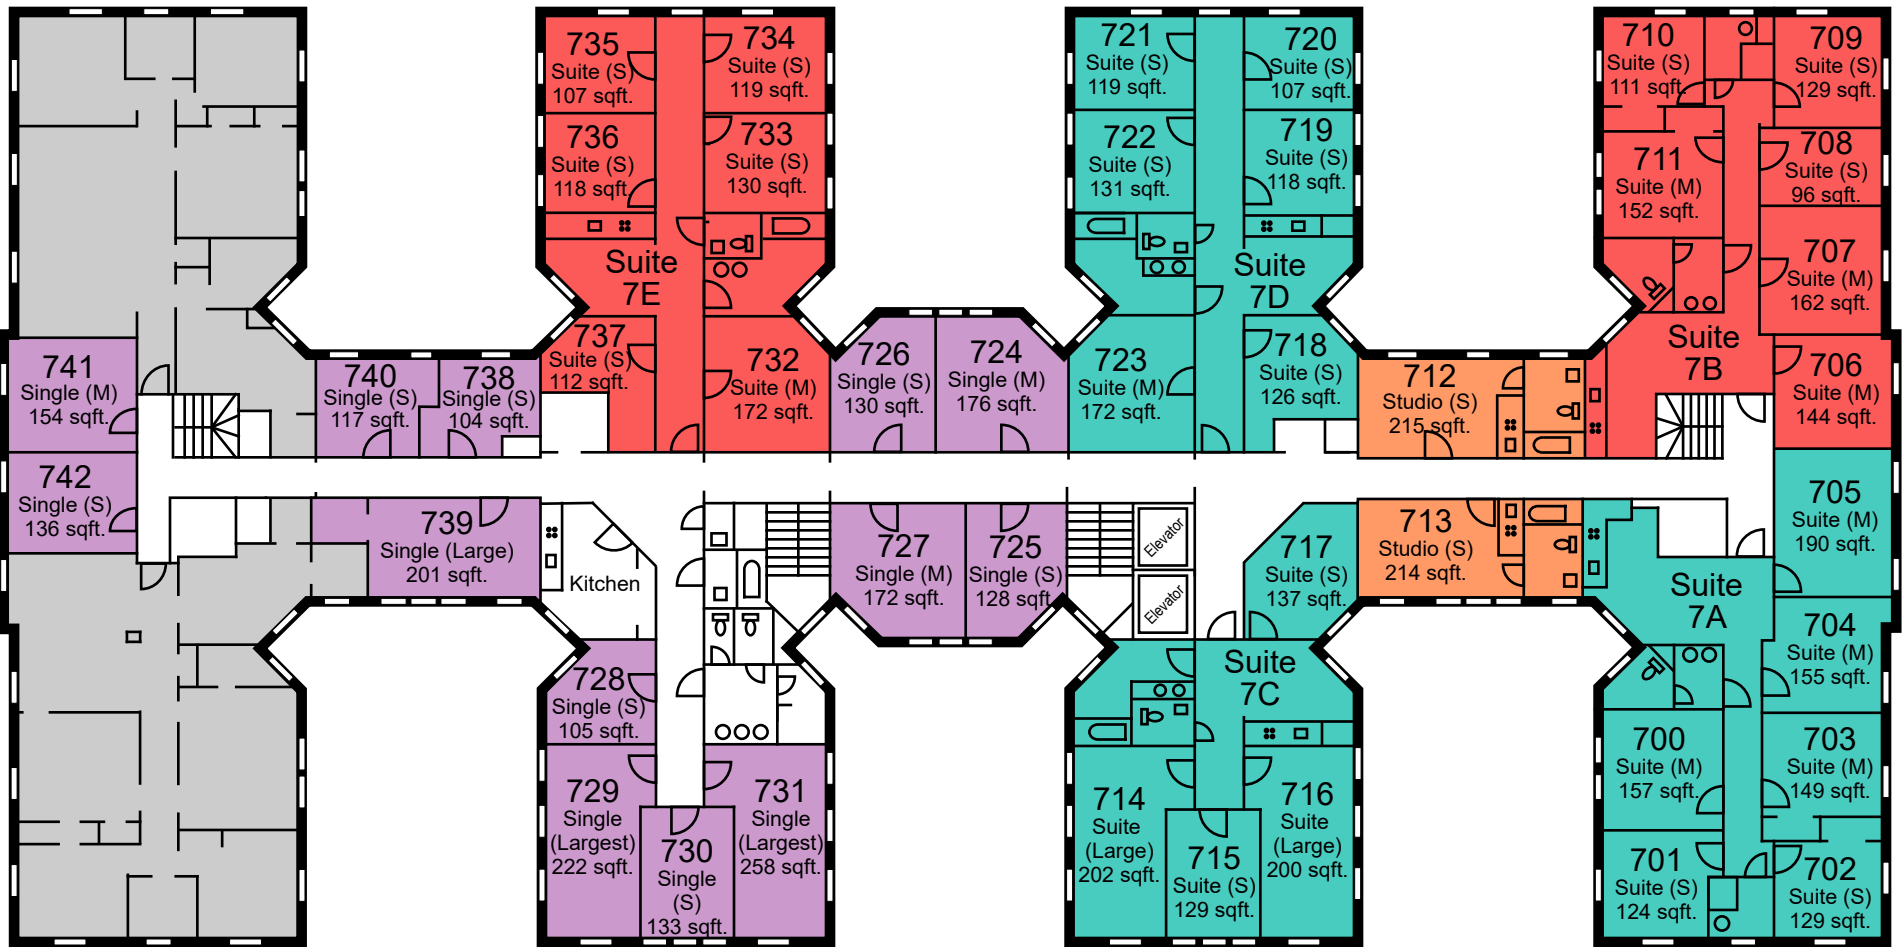

	Studio
	Single - Gender Inclusive
	Suite - Female

\*Room dimensions are approximate

## LEGEND

	Single With Private Bath		Suite - Female
	Single - Female		Studio

\*Room dimensions are approximate

Courtyard

West 120th Street

West 121st Street

Amsterdam Avenue

# Whittier Hall Seventh Floor

## LEGEND

	Studio		Suite - Female
	Single - Male		Suite - Male

\*Room dimensions are approximate

Courtyard

West 120th Street

West 121st Street

Amsterdam Avenue