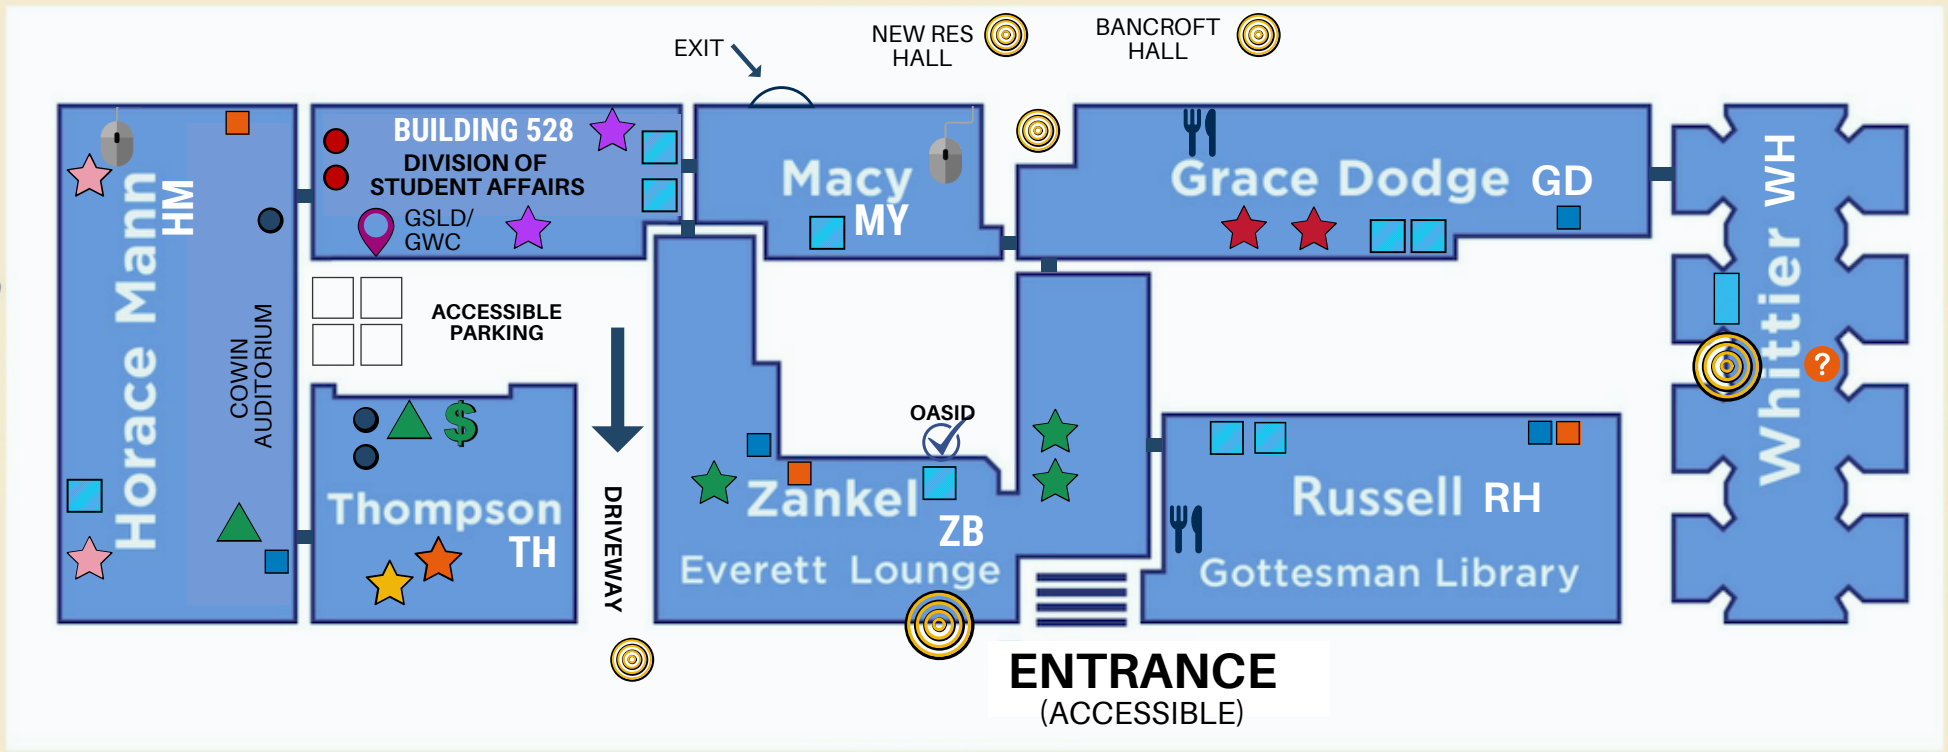

Broadway

121st Street

Amsterdam Avenue

120th Street

HELPFUL HINTS:

- Locations are numbered by BUILDING|ROOM (i.e., Zankel Hall 118 is abbreviated as ZB118).
- If there is a "0" to start the room number, it is located on the ground floor; whereas, rooms beginning with "1" are on the street level (i.e., 1152B is located on the 11th Floor).
- Building abbreviations are the two letters behind the building name in bold white text.
- All buildings are interconnected through ground-level passage ways.

ON-CAMPUS EMERGENCY: x3333 OR 911

- Ground Floor, Accessible Restroom
- Ground Floor All Gender Restroom
- ▲ Lactation Room
- 📍 Graduate Student Life & Development (155)
- 💰 Bursar (Student Accounts)
- ❓ Lost & Found (Public Safety)
- 🍴 Food & Beverage
- Women's Restroom
- Men's Restroom
- Elevator
- 🚓 Public Safety Desk/Booth
- 💻 Computer Lab
- ✓ Office of Access (301)

THOMPSON

- ★ Mathematics, Science & Technology (MST): 321

528 WEST 120TH STREET

- ★ Biobehavioral Sciences (BBS): 1152B
- Health & Behavior Studies (HBS): 531

ZANKEL

- ★ Curriculum & Teaching (C&T): 306
- Education Policy & Social Analysis (ESPA): 212
- Organization & Leadership (O&L): 213