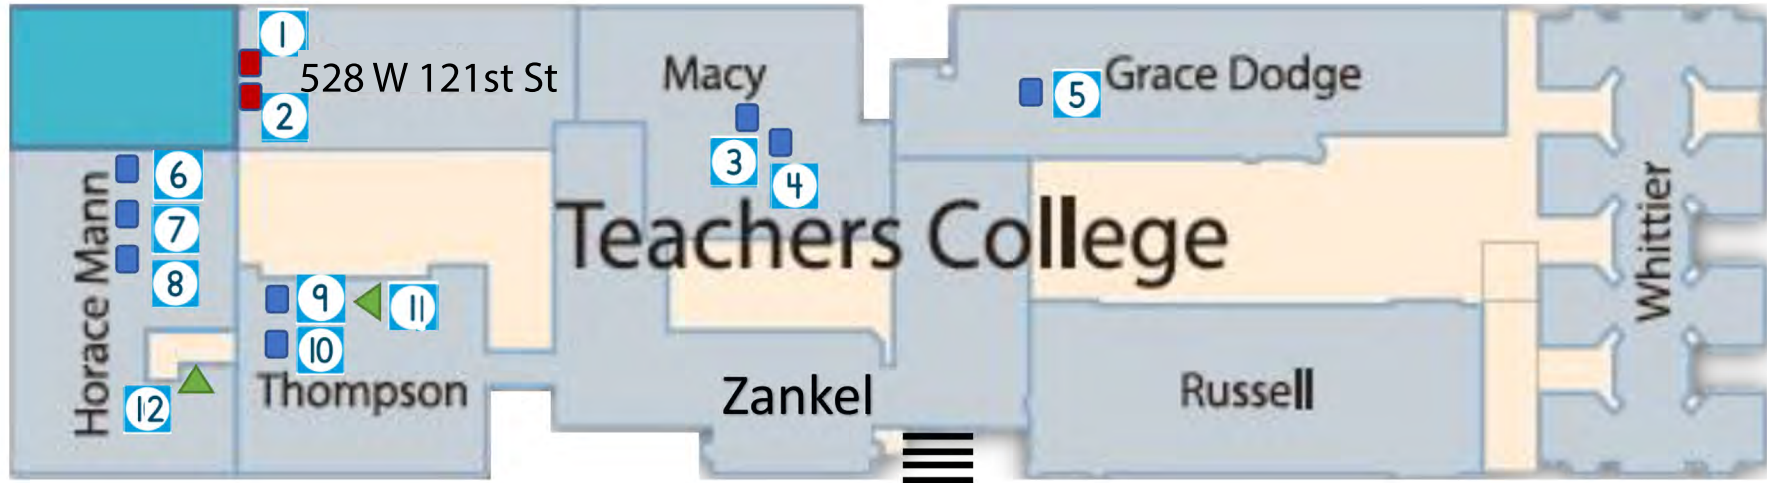

ALL GENDER RESTROOMS AND LACTATION ROOMS

- All Gender Restroom** 
- 1** 528 W 121st Ground Floor 
 - 2** 528 W 121st Ground Floor 

All Gender Restrooms

- 3** Macy Ground Floor
- 4** Macy Ground Floor
- 5** Grace Dodge 5th floor
- 6** Horace Mann 1st Floor by- HM 152
- 7** Horace Mann 2nd Floor by- HM 240
- 8** Horace Mann 3rd Floor by- HM 334
- 9** Thompson 1st Floor by - TH 136
- 10** Thompson 1st Floor by - TH 136

Lactation Rooms

- 11** Thompson 1st Floor –TH 132
- 12** Horace Mann 1st Floor – HM 137